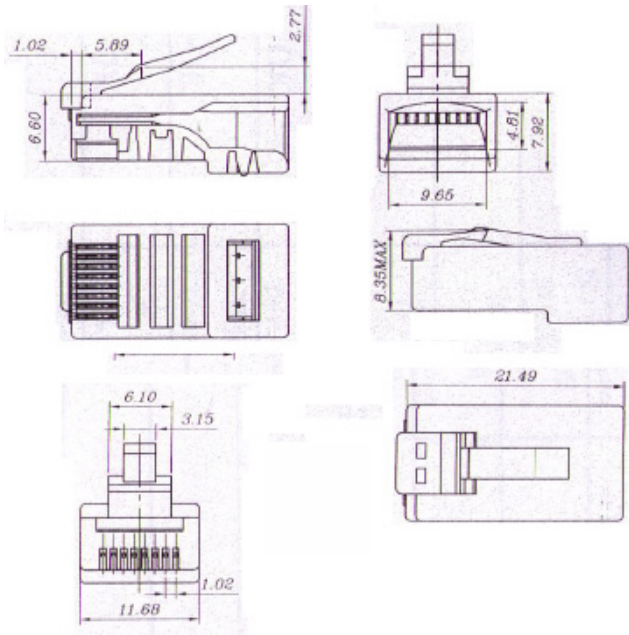

Material

Housing	Polycarbonate
Color	Transparent
Contact Blade	Copper Alloy 2 Prong
Conductor Type	For Stranded Wire
Conductor Size	For 24AWG - 26AWG
Gold Plating	50u"