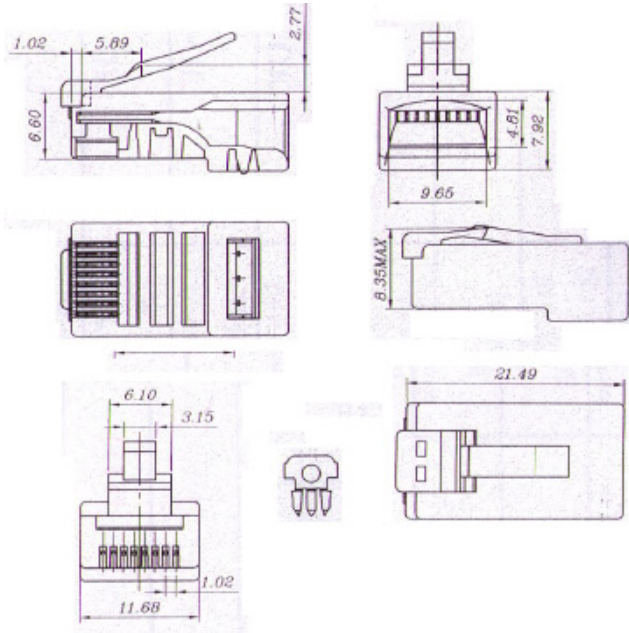

CAT5E MODULAR PLUG

3 PRONG 50u" GOLD PLATED

DESCRIPTION

Category 5E, RJ45 Modular,
8P 8C, 50 Micro-inches Gold Plated.

FEATURES

- 50 Micro-Inches Gold Plated 3 prong
- For Stranded or Solid Cable
- 24AWG - 26AWG Cable

Cable to Plug Tensile Strength	20 lbs
Durability	200 Mating Cycles

Material

Housing	Polycarbonate
Color	Transparent
Contact Blade	Copper Alloy 3 Prong
Conductor Type	For Stranded or Solid Wire
Conductor Size	For 24AWG - 26AWG
Gold Plating	50u"