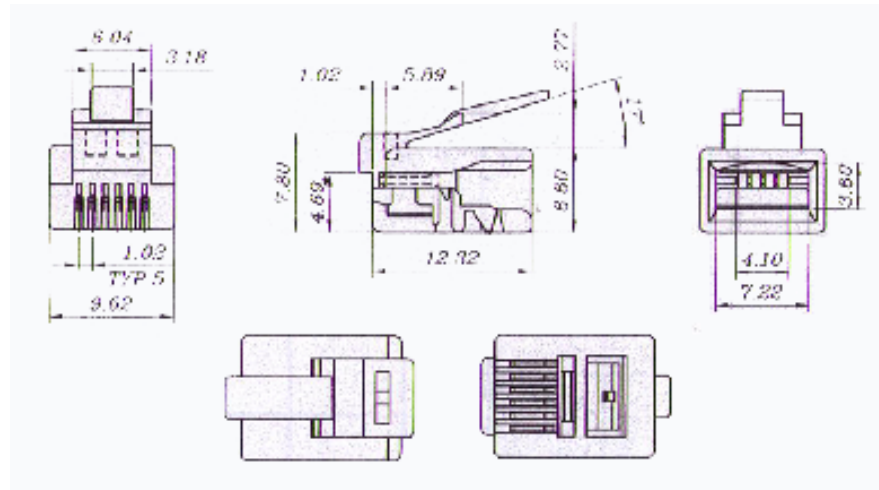

Material

Housing	Polycarbonate
Color	Transparent
Contact Blade	Copper Alloy 2 Prong
Conductor Type	For Solid and Stranded Wire
Conductor Size	For 24AWG - 26AWG
Gold Plating	50u"