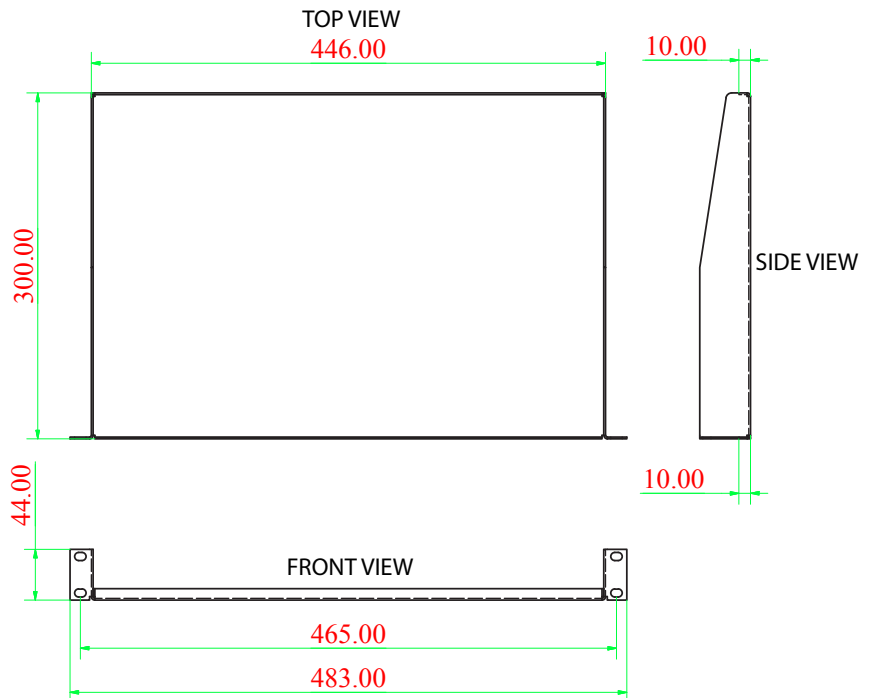

1U 19" SINGLE-SIDED VENTED SHELF

SKU: 047-WVS-1300

Steel Thickness (mm)	1.5
Height (in)	1.75
Width (in)	19
Depth(in)	12.00
Weight (lb)	5
Color	Black
Capacity(lb)	50

DESCRIPTION

1U 19" Single-Sided, Vented Shelf Black

FEATURES

- Fits most standard 19" Racks and Wall Mounts
- Made from 1.5mm EG Steel
- Comes with 4 sets of M6 Washers/Screws/ Cage Nuts
- Loading Capacity 50lbs
- Suitable for network electronics/components