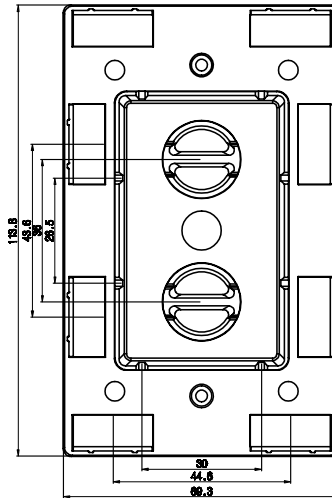

SKU: 022-117WH/D