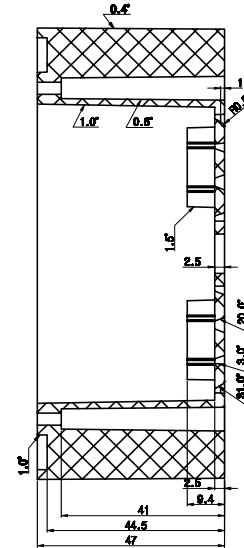

SKU: 022-117WH/D