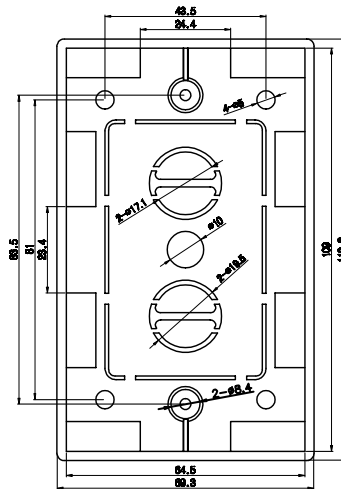

SKU: 022-117WH/D