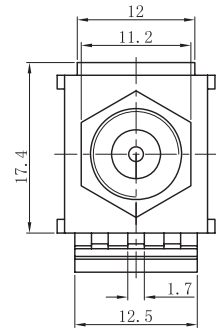

F Keystone Insert

SKU: 037 Series

DESCRIPTION

F Keystone Insert

FEATURES

VERTICAL CABLE

951.696.7772 California

800.749.2447 Florida