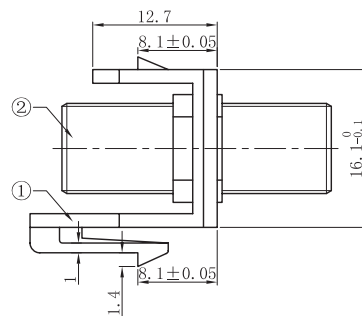

F Keystone Insert

SKU: 037 Series

DESCRIPTION

F Keystone Insert

FEATURES

VERTICAL CABLE

951.696.7772 California

800.749.2447 Florida