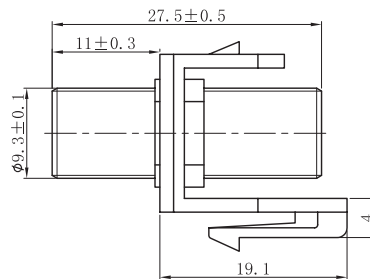

F Keystone Insert

SKU: 037 Series

DESCRIPTION

F Keystone Insert

FEATURES

VERTICAL CABLE

951.696.7772 California

800.749.2447 Florida