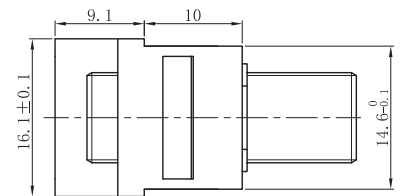

F Keystone Insert

SKU: 037 Series

DESCRIPTION

F Keystone Insert

FEATURES

VERTICAL CABLE

951.696.7772 California

800.749.2447 Florida