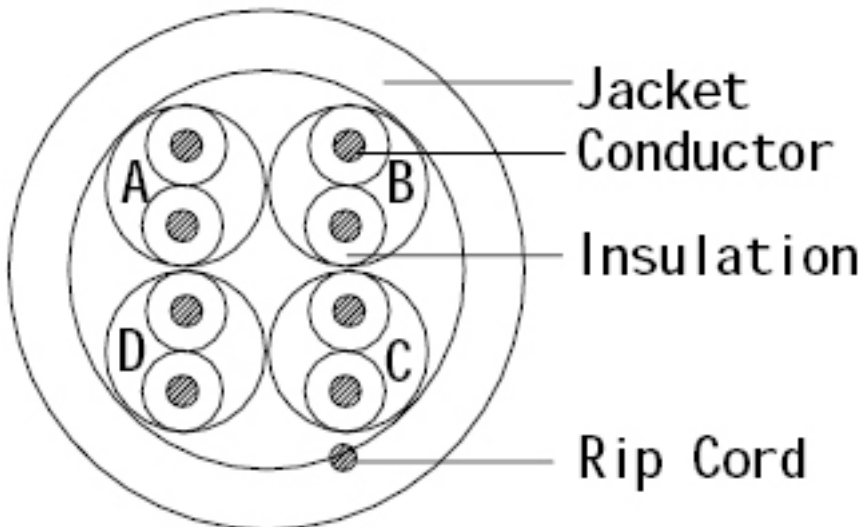

CAT3 VOICE GRADE CABLE

4 PAIR UTP (Lose Twist)

PERFORMANCE

Electrical Characteristics

Impedance	100±15 Ohms
D-C Resistance of each Core	98 Ohms/Km (Max)
The Average of Imbalance of D-C Resistance upon cores	≤2.0%

Frequency (Mhz)	Return Loss (Min dB)	Attenuation Max (dB/100m)	Delay (ns/100m)
0.772	12	2.2	576
1	12	2.6	570
4	12	5.6	552
8	12	8.5	545
10	12	9.7	545
16	10	13.1	543

Frequency (Mhz)	Next (Min dB)	Skew ns
0.772	43.0	
1	41.3	
4	32.3	
8	27.8	45
10	26.3	
16	23.3	

TECH DRAWING

VERTICAL CABLE

954 454-3554 Florida Office
951 696-7772 California Office

www.verticalcable.com

Rev. 04/2011

Subject to change without notice.