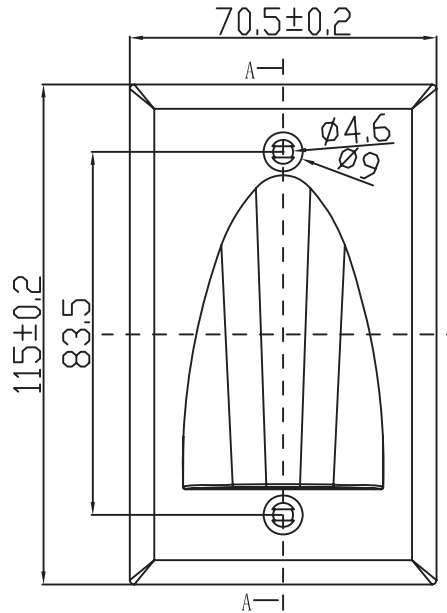

A-A

VERTICAL CABLE

951.696.7772 California

800.749.2447 Florida

845.391.8318 New York

www.verticalcable.com

Rev. 1/2016

Specs subject to change without notice.

It is the sole responsibility of the user to have the most current specs.