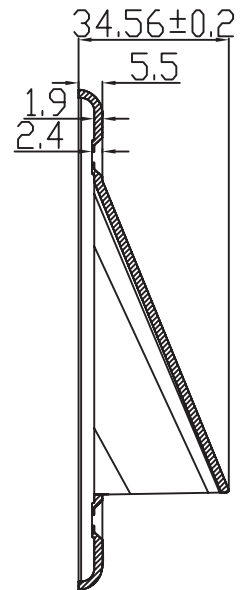

FEEDTHROUGH Wall Plate Single Gang, White

SKU: 307-503F/1G/WH

DESCRIPTION

Single Gang Feedthrough Wall Plate

FEATURES

- High-impact ABS construction
- Matching color mounting screws
- 94 V-0 Fire Retardant
- Allow large number of cables to be fed to a system
- Smooth Finish

Front View

Back View

A-A

VERTICAL CABLE

951.696.7772 California

800.749.2447 Florida

845.391.8318 New York

www.verticalcable.com