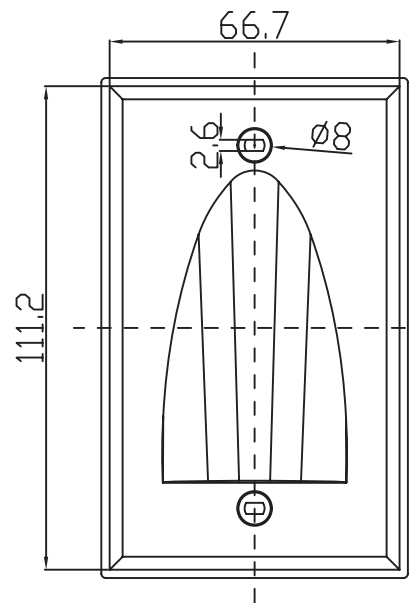

A-A

VERTICAL CABLE

951.696.7772 California

800.749.2447 Florida

845.391.8318 New York

www.verticalcable.com

Rev. 1/2016

Specs subject to change without notice.

It is the sole responsibility of the user to have the most current specs.