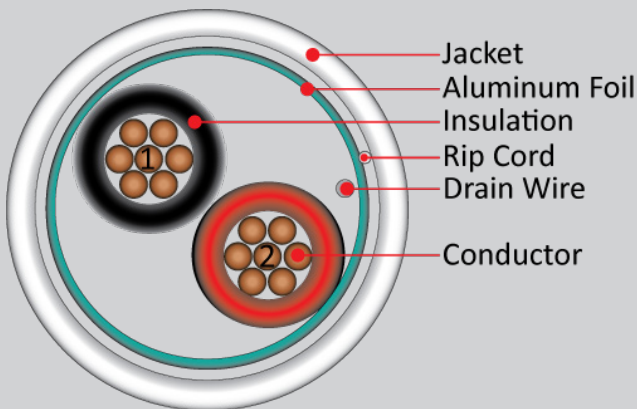

SKU: 210-222/S/P/WH

Conductor

Material	Bare Copper
Size	22AWG
Stranding	7 Strand (7x0.01in., 7x0.254mm)
Conductors	2 Conductor

Shielding

Drain Wire	Aluminum Foil 24AWG Strand Tinned Copper

Insulation

Material	PL-PVC
Thickness	0.044 in. (1.12mm) Nominal
Colors	Black, Red
Ripcord	Yes

Jacket

Material	PL-PVC
Thickness	0.0205 in. (0.52mm) Nominal
Overall Diameter	0.132 in. (3.35mm) Nominal
Color	White

Electrical Properties

Temp. Rating	-20°C ~ +75°C
DCR Conductor	55.4 Ohms/Km. @ 20°C
DCR Drain Wire	90.9 Ohms/Km. @ 20°C

Ratings/Approvals

NEC Article 800, UL Subject 444, CMP/CL2P (UL), RoHS Compliant

VERTICAL CABLE

951.696.7772 California
800.749.2447 Florida
845.391.8318 New York

www.verticalcable.com

Rev. 11/2014

Specs subject to change without notice.
It is the sole responsibility of the user to have the most current specs.