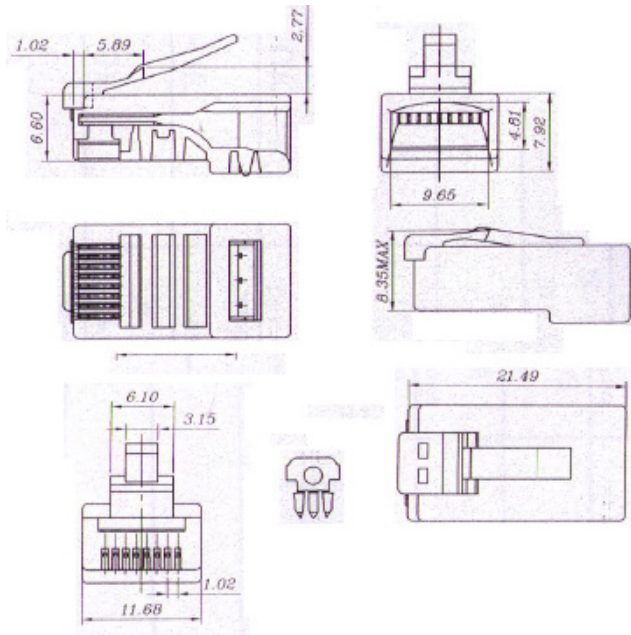

CAT5E MODULAR PLUG

3 PRONG 50u" GOLD PLATED

DESCRIPTION

Category 5E, RJ45 Modular,
8P 8C, 50 Micro-inches Gold Plated.

FEATURES

- 50 Micro-Inches Gold Plated 3 prong
- For Solid Cable
- 24AWG - 26AWG Wire

SKU: 011-016

Electrical

Insulation Resistance	100m Ω
Termination Resistance	20m Ω Max After Environmental Testing

Mechanical

Cable to Plug Tensile Strength	20 lbs
Durability	200 Mating Cycles

Material

Housing	Polycarbonate
Color	Transparent
Contact Blade	Copper Alloy 3 Prong
Conductor Type	For Solid Wire
Conductor Size	For 24AWG - 26AWG
Gold Plating	50u"