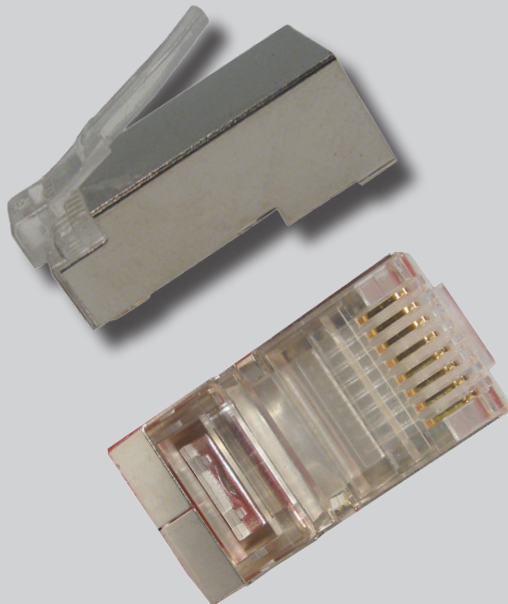

CAT5E MODULAR PLUG (SHIELDED) 3 PRONG

DESCRIPTION

Category 5E, RJ45 Shielded Modular Plug, 8P 8C, 50 Micro-inches Gold Plated.

FEATURES

- 50 Micro-Inches Gold Plated 3 prong
- For Shielded Solid Cable
- 24AWG - 26AWG Wire
- Rohs Compliant

SKU: 011-017

Electrical

Insulation Resistance	100m Ω
Termination Resistance	20m Ω Max After Environmental Testing

Mechanical

Cable to Plug Tensile Strength	20 lbs
Durability	350 Mating Cycles

Material

Housing	Polycarbonate
Color	Transparent
Shield	Copper Alloy Shell
Contact Blade	Copper Alloy 3 Prong
Conductor Type	For Solid & Stranded Wire
Conductor Size	For 24AWG - 26AWG
Gold Plating	50u"