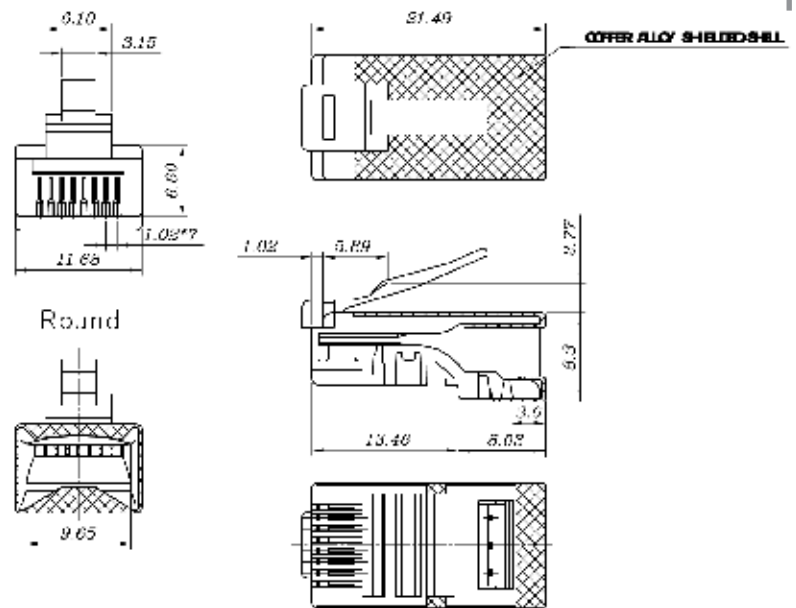

CAT5E MODULAR PLUG (SHIELDED) 3 PRONG

DESCRIPTION

Category 5E, RJ45 Shielded Modular Plug, 8P 8C, 50 Micro-inches Gold Plated.

FEATURES

- 50 Micro-Inches Gold Plated 3 prong
- For Shielded Solid Cable
- 24AWG - 26AWG Wire
- Rohs Compliant

SKU: 011-017

Electrical

Insulation Resistance	100m Ω
Termination Resistance	20m Ω Max After Environmental Testing

Mechanical

Cable to Plug Tensile Strength	20 lbs
Durability	350 Mating Cycles

Material

Housing	Polycarbonate
Color	Transparent
Shield	Copper Alloy Shell
Contact Blade	Copper Alloy 3 Prong
Conductor Type	For Solid & Stranded Wire
Conductor Size	For 24AWG - 26AWG
Gold Plating	50u"