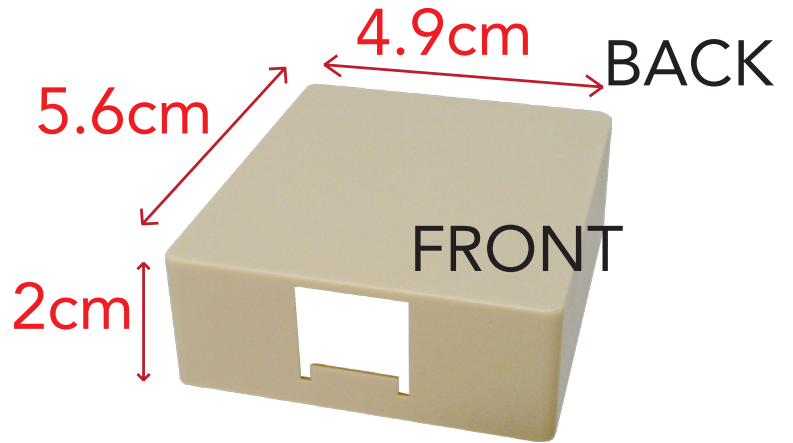

VERTICAL CABLE

951.696.7772 California
800.749.2447 Florida
845.391.8318 New York

www.verticalcable.com

Rev. 5/2014

Subject to change without notice