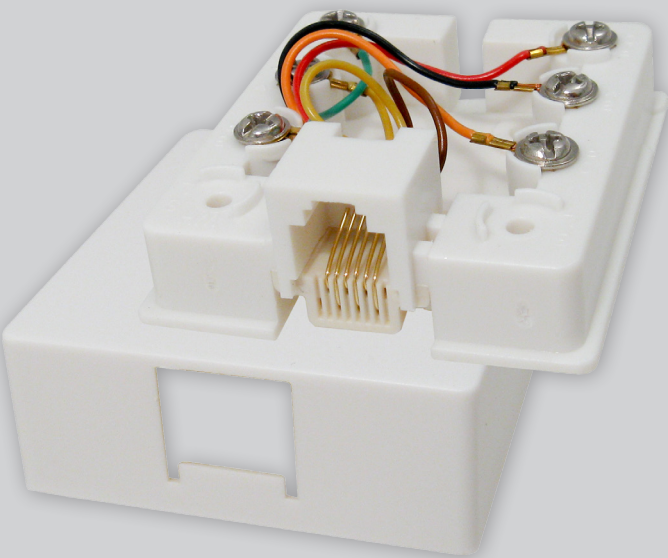

# SURFACE MOUNT BOX RJ12 TELEPHONE JACK BOX

**SKU: 026 Series**

## DESCRIPTION

RJ12 Phone Jack Box, 6 Conductor, Available in White or Ivory

## FEATURES

- Double sided tape, screws included
- 6 Conductor RJ12
- Two piece construction
- Comes in Ivory and White

**VERTICAL CABLE**

951.696.7772 California  
800.749.2447 Florida  
845.391.8318 New York