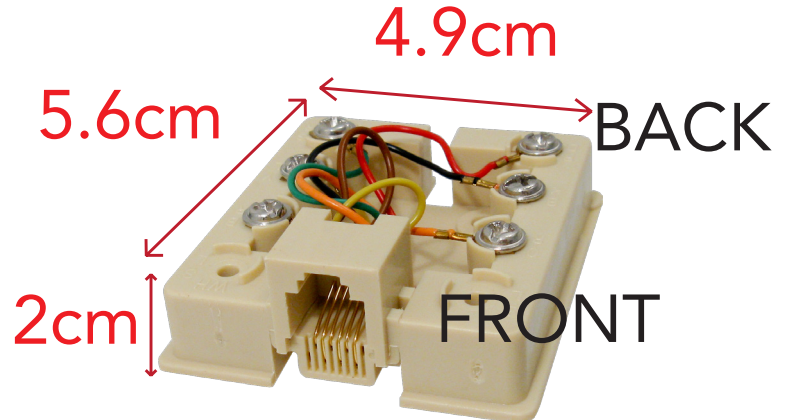

# SURFACE MOUNT BOX RJ12 TELEPHONE JACK BOX

**SKU: 026 Series**

## DESCRIPTION

RJ12 Phone Jack Box, 6 Conductor, Available in White or Ivory

## FEATURES

- Double sided tape, screws included
- 6 Conductor RJ12
- Two piece construction
- Comes in Ivory and White

**VERTICAL CABLE**

951.696.7772 California  
800.749.2447 Florida  
845.391.8318 New York