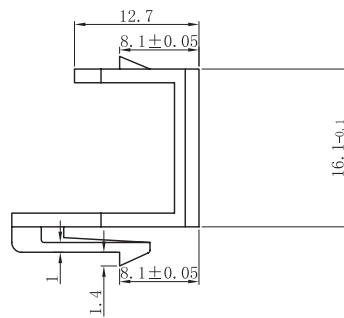

Blank Keystone Insert

SKU: 037 Series

DESCRIPTION

Blank Keystone Insert

FEATURES

VERTICAL CABLE

951.696.7772 California

800.749.2447 Florida