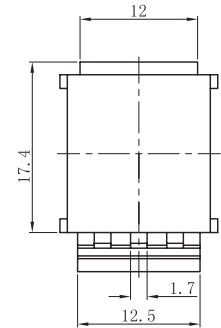

Blank Keystone Insert

SKU: 037 Series

DESCRIPTION

Blank Keystone Insert

FEATURES

VERTICAL CABLE

951.696.7772 California

800.749.2447 Florida