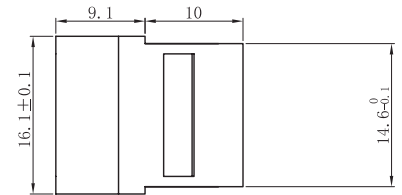

Blank Keystone Insert

SKU: 037 Series

DESCRIPTION

Blank Keystone Insert

FEATURES

VERTICAL CABLE

951.696.7772 California

800.749.2447 Florida