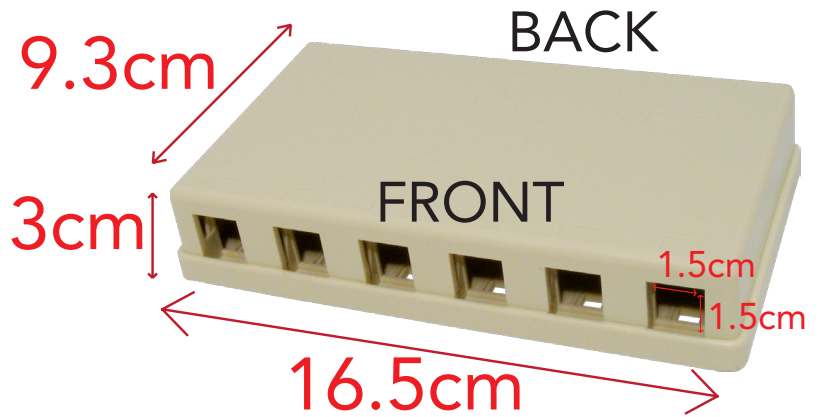

SURFACE MOUNT BOX

6 PORT, NO JACK

SKU: 039 Series

DESCRIPTION

6 Port Universal Surface Mount Biscuit Block without Jack, available in Ivory or White.

FEATURES

- Works with various Keystone Inserts
- Double sided tape, screws and ties included
- Two piece construction
- Also available in 1, 2, 4, 6-port, in (Almond) Ivory or White