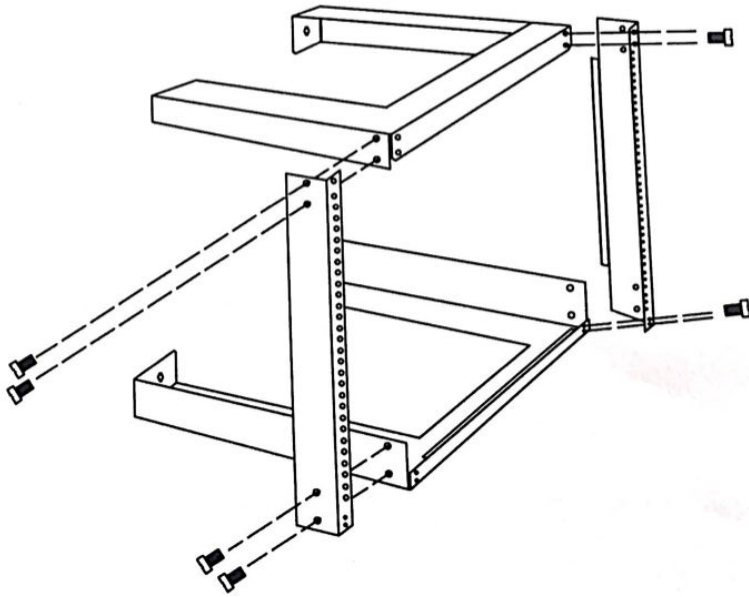

12U OPEN WALL MOUNT

SKU: 047-WFJ-1253

Height	Width	Depth	Color	Weight	Capacity
24.75"	20"	18"	Black	17.25 LB	132LB

DESCRIPTION

12U Open Wall Mount

FEATURES

- Steel frame open wall mount with M6 screws and cage nuts.
- Comes unassembled
- Easy assembly

VERTICAL CABLE

Open Wall Mount Frame 047-WFJ-Series

note: standard 3/8" cage nut compatible

Model	U/RMS	Height	External Width	Depth
047-WFJ-0653	6U	14.25"	20"	18"
047-WFJ-0853	8U	17.75"	20"	18"
047-WFJ-0953	9U	19.50"	20"	18"
047-WFJ-1253	12U	24.75"	20"	18"
047-WFJ-1653	16U	31.75"	20"	18"
047-WFJ-2053	20U	38.80"	20"	18"