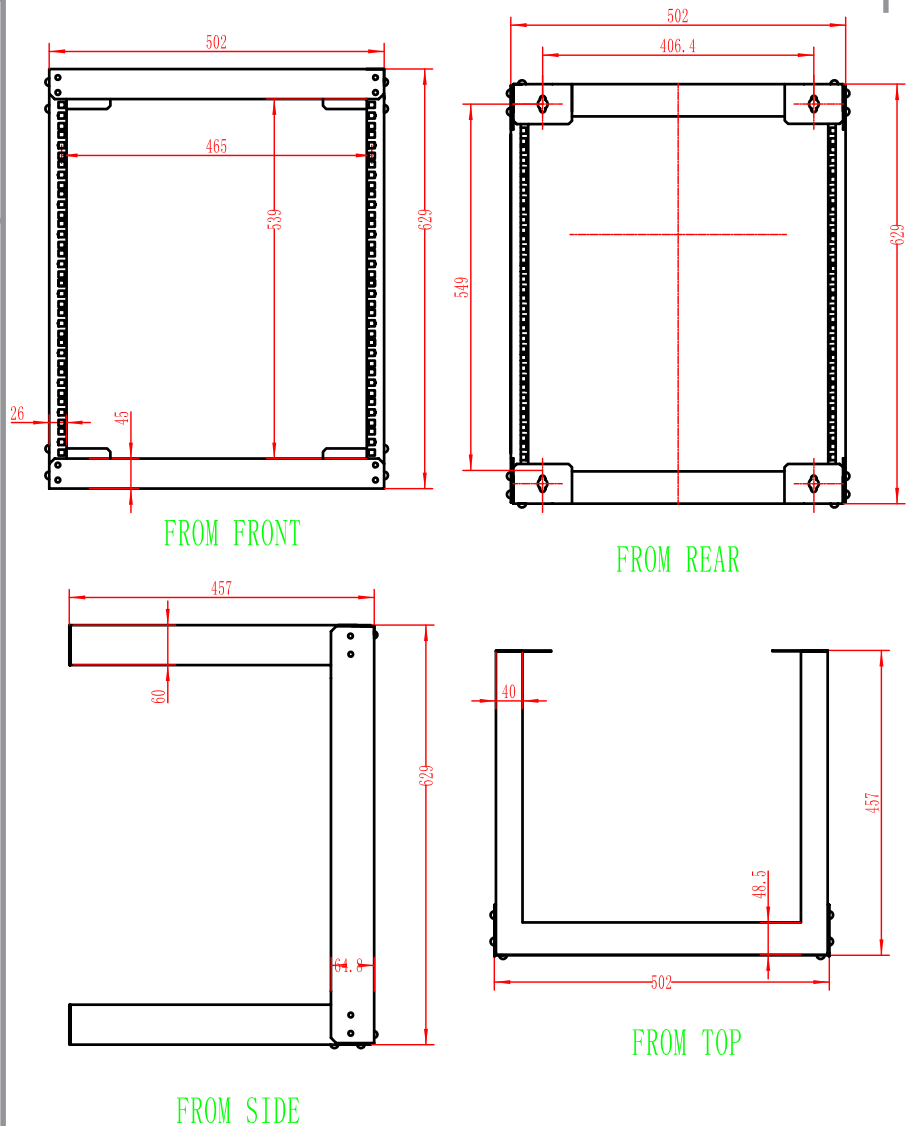

12U OPEN WALL MOUNT

SKU: 047-WFJ-1253

Height	Width	Depth	Color	Weight	Capacity
24.75"	20"	18"	Black	17.25 LB	132LB

DESCRIPTION

12U Open Wall Mount

FEATURES

- Steel frame open wall mount with M6 screws and cage nuts.
- Comes unassembled
- Easy assembly

VERTICAL CABLE

Open Wall Mount Frame 047-WFJ-Series

note: standard 3/8" cage nut compatible

Model	U/RMS	Height	External Width	Depth
047-WFJ-0653	6U	14.25"	20"	18"
047-WFJ-0853	8U	17.75"	20"	18"
047-WFJ-0953	9U	19.50"	20"	18"
047-WFJ-1253	12U	24.75"	20"	18"
047-WFJ-1653	16U	31.75"	20"	18"
047-WFJ-2053	20U	38.80"	20"	18"