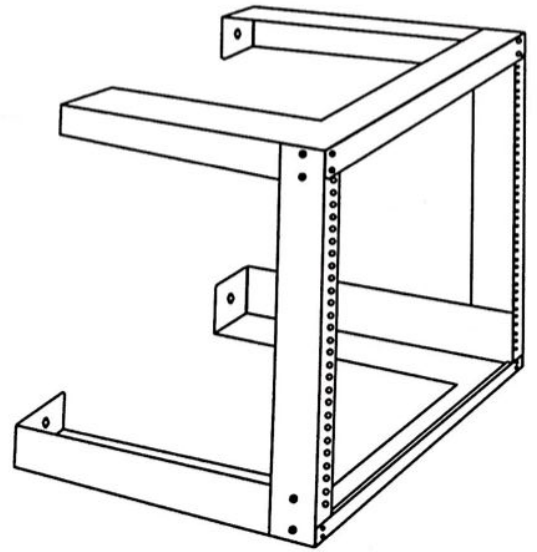

12U OPEN WALL MOUNT

SKU: 047-WFJ-1253

Height	Width	Depth	Color	Weight	Capacity
24.75"	20"	18"	Black	17.25 LB	132LB

DESCRIPTION

12U Open Wall Mount

FEATURES

- Steel frame open wall mount with M6 screws and cage nuts.
- Comes unassembled
- Easy assembly

VERTICAL CABLE

Open Wall Mount Frame 047-WFJ-Series

note: standard 3/8" cage nut compatible

Model	U/RMS	Height	External Width	Depth
047-WFJ-0653	6U	14.25"	20"	18"
047-WFJ-0853	8U	17.75"	20"	18"
047-WFJ-0953	9U	19.50"	20"	18"
047-WFJ-1253	12U	24.75"	20"	18"
047-WFJ-1653	16U	31.75"	20"	18"
047-WFJ-2053	20U	38.80"	20"	18"