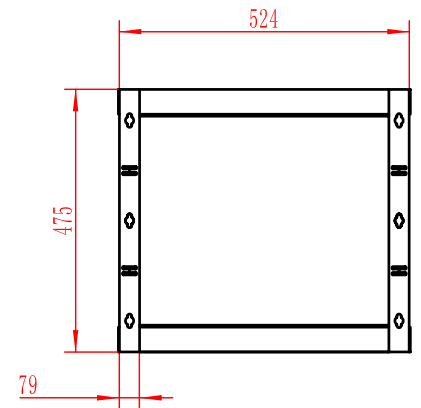

SEE FROM REAR