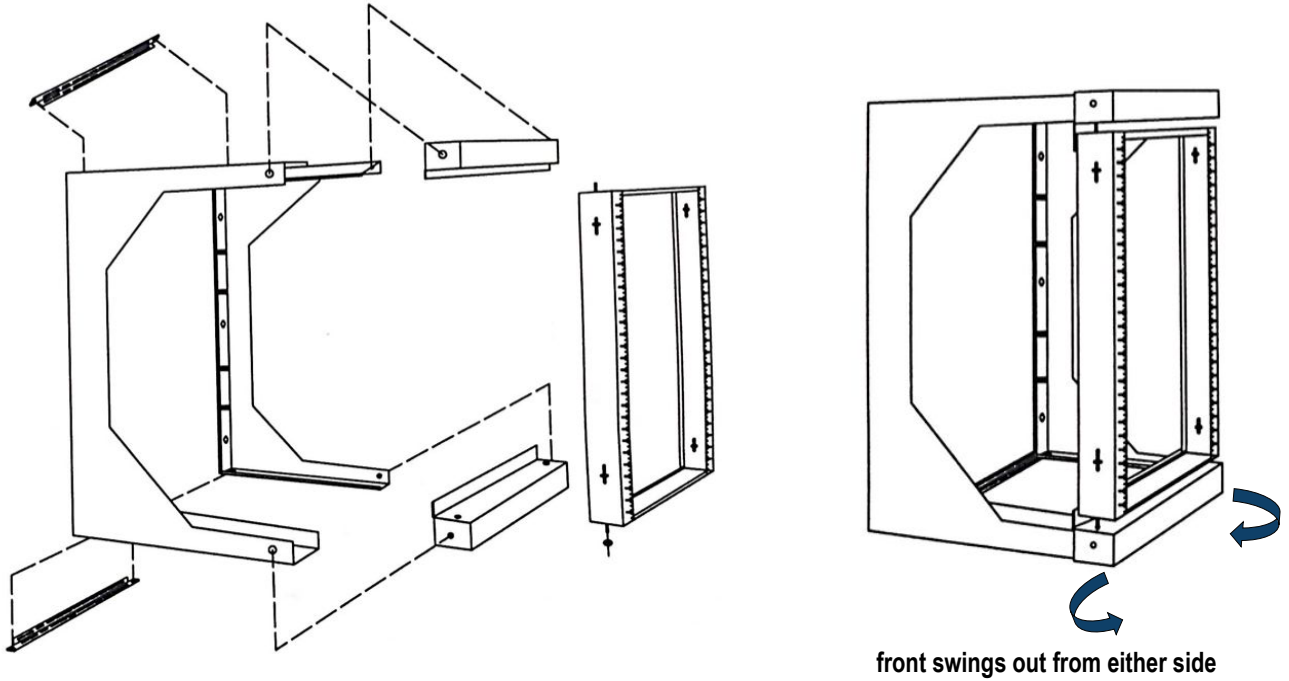

- Designed for EIA-Standard 19 inch rack equipment
- Allows easy access to equipment and cabling
- Heavy Duty Steel Frame - Powder-Coated Finish
- Easy to assemble and mount
- Pre drilled holes for screws
- 20 Screws and Washers included

SEE FROM FRONT

SEE FROM REAR

SEE FROM SIDE

SEE FROM TOP

VERTICAL CABLE

951.696.7772 California
800.749.2447 Florida
845.391.8318 New York

www.verticalcable.com

Rev. 06/2017

Specs subject to change without notice.

It is the sole responsibility of the user to have the most current specs.

VERTICAL CABLE

Open Wall Mount Frame 047-WSG-Series

note: standard 3/8" cage nut compatible

Model	U/RMS	Height	External Width	Depth
047-WSG-0654	6U	15.20"	20.65"	18"
047-WSG-0854	8U	18.20"	20.65"	18"
047-WSG-0954	9U	20.50"	20.65"	18"
047-WSG-1254	12U	25.70"	20.65"	18"
047-WSG-1654	16U	32.70"	20.65"	18"
047-WSG-2054	20U	39.75"	20.65"	18"