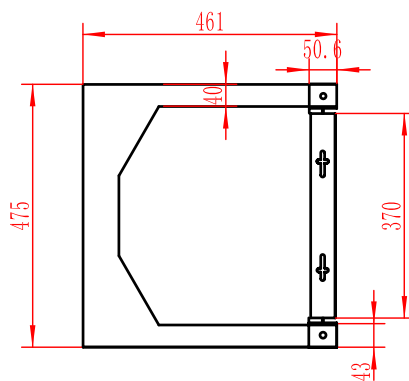

SEE FROM SIDE