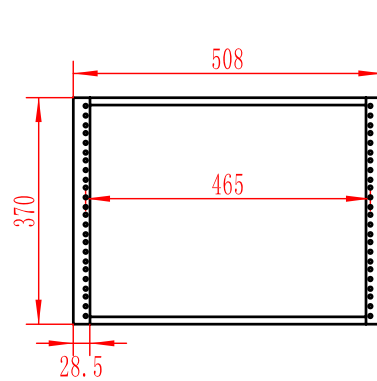

8U OPEN WALL MOUNT OPEN FRAME FRONT SWING OUT

SKU: 047-WSG-0854

Height	Width	Depth	Color	Weight	Capacity
18.20"	20.65"	18"	Black	18.25 LB	110 LB

DESCRIPTION

8U Wall Mount Open Frame Rack.
Front Swing Out

FEATURES

- Designed for EIA-Standard 19 inch rack equipment
- Allows easy access to equipment and cabling
- Heavy Duty Steel Frame - Powder-Coated Finish
- Easy to assemble and mount
- Pre drilled holes for screws
- 20 Screws and Washers included

SEE FROM FRONT

SEE FROM REAR

SEE FROM SIDE

SEE FROM TOP

VERTICAL CABLE

951.696.7772 California
800.749.2447 Florida
845.391.8318 New York

www.verticalcable.com

Rev. 06/2017

Model	U/RMS	Height	External Width	Depth
047-WSG-0654	6U	15.20"	20.65"	18"
047-WSG-0854	8U	18.20"	20.65"	18"
047-WSG-0954	9U	20.50"	20.65"	18"
047-WSG-1254	12U	25.70"	20.65"	18"
047-WSG-1654	16U	32.70"	20.65"	18"
047-WSG-2054	20U	39.75"	20.65"	18"