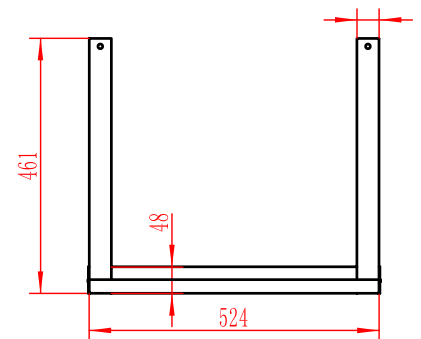

8U OPEN WALL MOUNT OPEN FRAME FRONT SWING OUT

SKU: 047-WSG-0854

Height	Width	Depth	Color	Weight	Capacity
18.20"	20.65"	18"	Black	18.25 LB	110 LB

DESCRIPTION

8U Wall Mount Open Frame Rack.
Front Swing Out

FEATURES

- Designed for EIA-Standard 19 inch rack equipment
- Allows easy access to equipment and cabling
- Heavy Duty Steel Frame - Powder-Coated Finish
- Easy to assemble and mount
- Pre drilled holes for screws
- 20 Screws and Washers included

SEE FROM FRONT

SEE FROM REAR

SEE FROM SIDE

SEE FROM TOP

VERTICAL CABLE

951.696.7772 California
800.749.2447 Florida
845.391.8318 New York

www.verticalcable.com

Rev. 06/2017

Model	U/RMS	Height	External Width	Depth
047-WSG-0654	6U	15.20"	20.65"	18"
047-WSG-0854	8U	18.20"	20.65"	18"
047-WSG-0954	9U	20.50"	20.65"	18"
047-WSG-1254	12U	25.70"	20.65"	18"
047-WSG-1654	16U	32.70"	20.65"	18"
047-WSG-2054	20U	39.75"	20.65"	18"