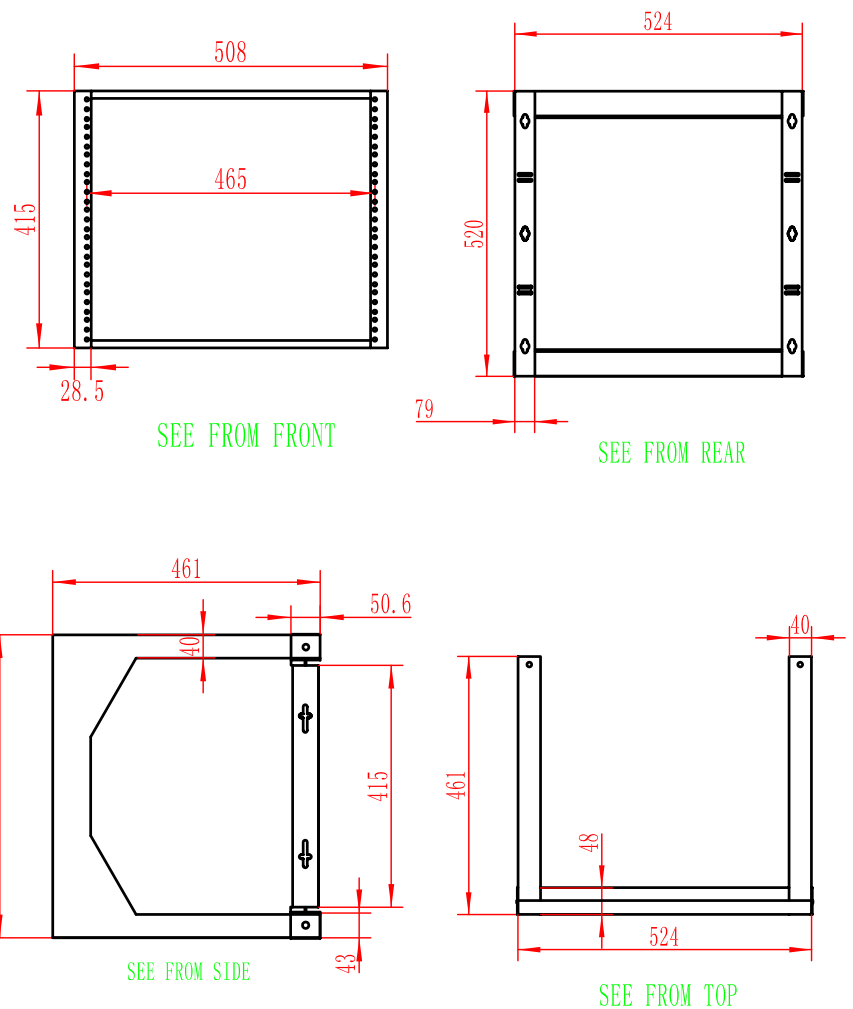

9U OPEN WALL MOUNT OPEN FRAME FRONT SWING OUT

SKU: 047-WSG-0954

Height	Width	Depth	Color	Weight	Capacity
20.5"	20.65"	18"	Black	19.50LB	110 LB

DESCRIPTION

**9U Wall Mount Open Frame Rack.
Front Swing Out**

FEATURES

- Designed for EIA-Standard 19 inch rack equipment
- Allows easy access to equipment and cabling
- Heavy Duty Steel Frame - Powder-Coated Finish
- Easy to assemble and mount
- Pre drilled holes for screws
- 20 Screws and Washers included

VERTICAL CABLE

Open Wall Mount Frame 047-WSG-Series

note: standard 3/8" cage nut compatible

Model	U/RMS	Height	External Width	Depth
047-WSG-0654	6U	15.20"	20.65"	18"
047-WSG-0854	8U	18.20"	20.65"	18"
047-WSG-0954	9U	20.50"	20.65"	18"
047-WSG-1254	12U	25.70"	20.65"	18"
047-WSG-1654	16U	32.70"	20.65"	18"
047-WSG-2054	20U	39.75"	20.65"	18"