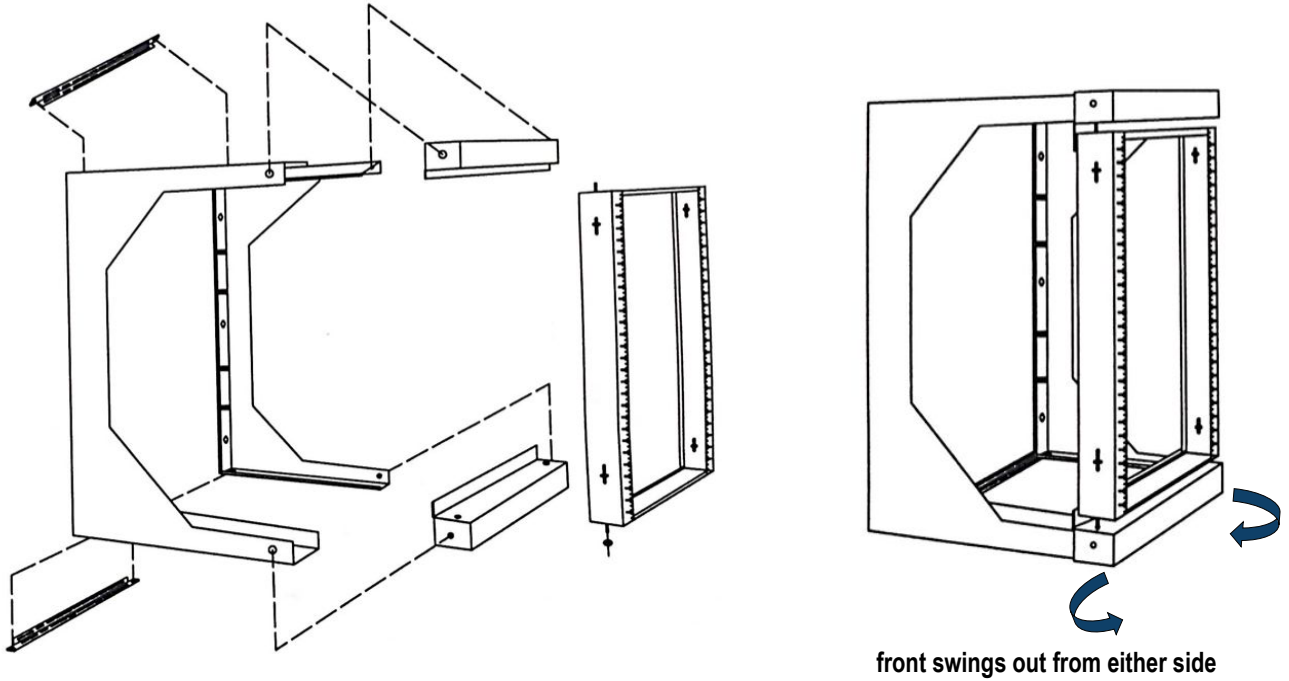

FEATURES

- Designed for EIA-Standard 19 inch rack equipment
- Allows easy access to equipment and cabling
- Heavy Duty Steel Frame - Powder-Coated Finish
- Easy to assemble and mount
- Pre drilled holes for screws
- 20 Screws and Washers included

VERTICAL CABLE

Open Wall Mount Frame 047-WSG-Series

note: standard 3/8" cage nut compatible

Model	U/RMS	Height	External Width	Depth
047-WSG-0654	6U	15.20"	20.65"	18"
047-WSG-0854	8U	18.20"	20.65"	18"
047-WSG-0954	9U	20.50"	20.65"	18"
047-WSG-1254	12U	25.70"	20.65"	18"
047-WSG-1654	16U	32.70"	20.65"	18"
047-WSG-2054	20U	39.75"	20.65"	18"