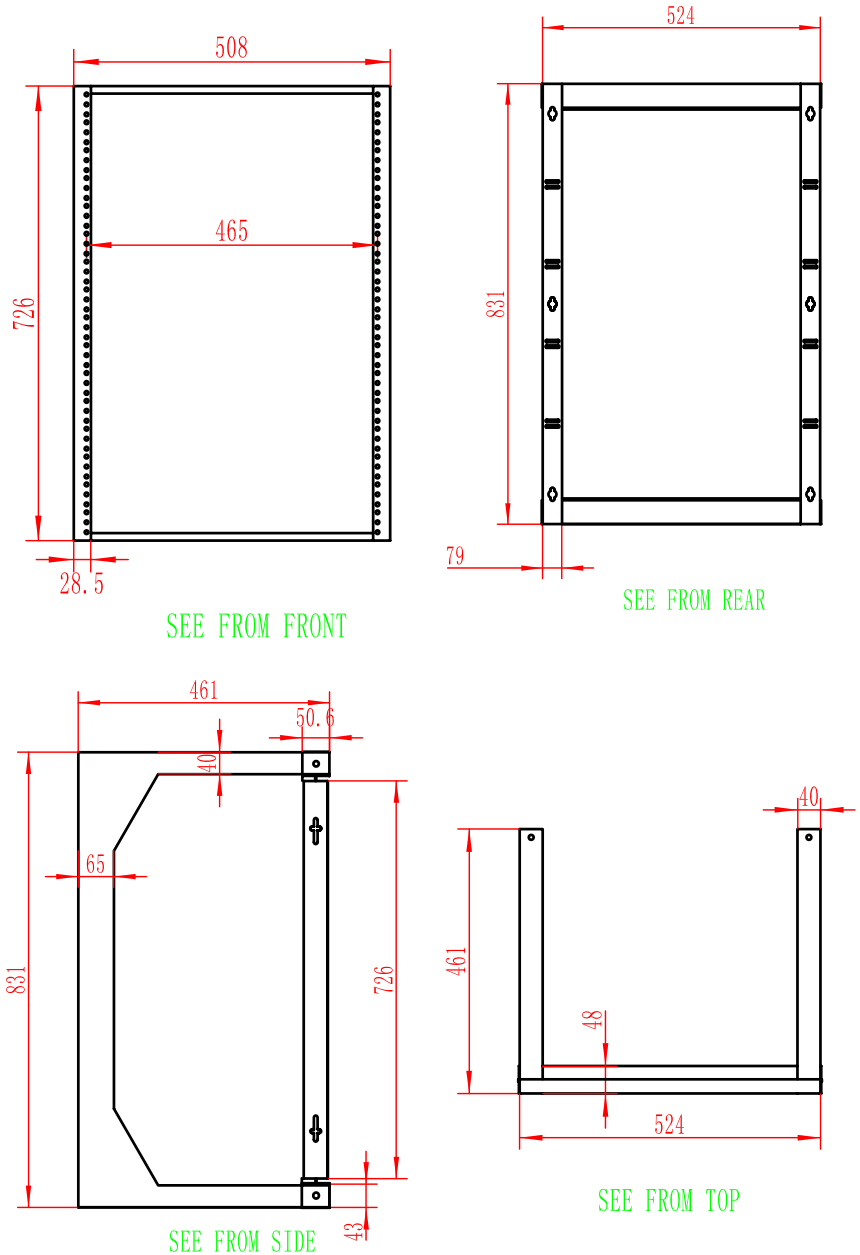

16U OPEN WALL MOUNT OPEN FRAME FRONT SWING OUT

SKU: 047-WSG-1654

Height	Width	Depth	Color	Weight	Capacity
32.70"	20.65"	18"	Black	25 LB	110 LB

DESCRIPTION

16U Wall Mount Open Frame Rack.
Front Swing Out

FEATURES

- Designed for EIA-Standard 19 inch rack equipment
- Allows easy access to equipment and cabling
- Heavy Duty Steel Frame - Powder-Coated Finish
- Easy to assemble and mount
- Standard M6 Cage Nuts and Screws Included