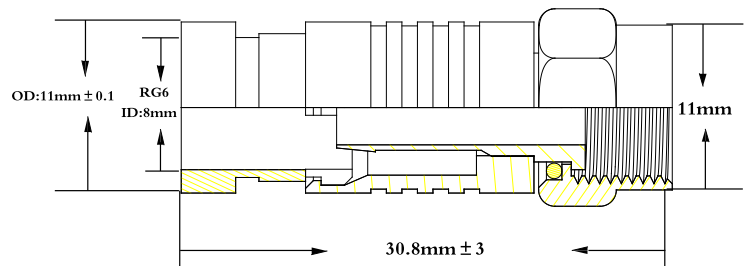

RG6 CONNECTOR

COMPRESSION TYPE

STANDARD SHIELD

SKU: 083-1041/CP/S

VERTICAL CABLE
Simply Connect.

DESCRIPTION

RG6 Standard Shield Compression Type Connector

FEATURES

- F connectors are commonly used for connecting satellite equipment, cable boxes, VCR's and antennas to TV's and other video equipment
- For RG6 Standard Shield Coax Cable
- Male F Connector
- Total Seal Compression Fittings
- Black Plastic Seal
- 50 per bag