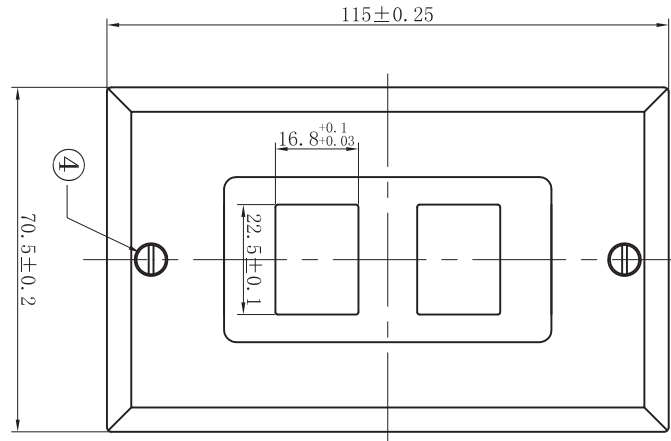

HDMI Wall Plate

2 Port (180 DEGREE)

SKU: 245-WP/2H/180

DESCRIPTION

2 Port HDMI Wall Plate.

FEATURES

- High-impact ABS construction
- Smooth finish

VERTICAL CABLE