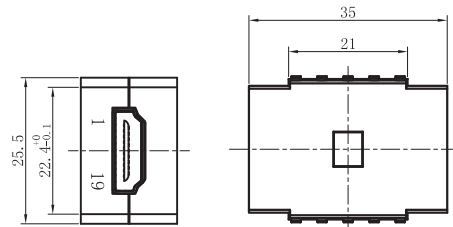

HDMI Wall Plate

2 Port (180 DEGREE)

SKU: 245-WP/2H/180

DESCRIPTION

2 Port HDMI Wall Plate.

FEATURES

- High-impact ABS construction
- Smooth finish

VERTICAL CABLE