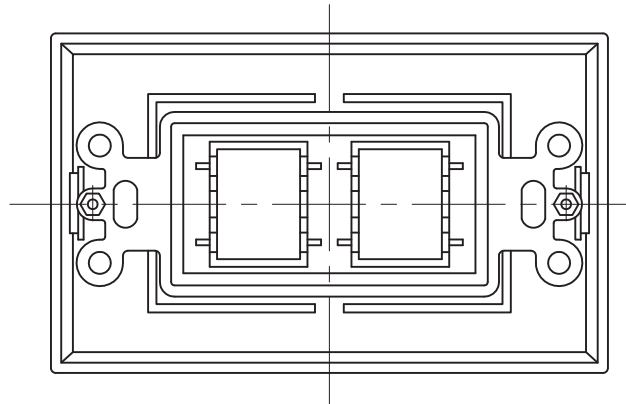

HDMI Wall Plate

2 Port (180 DEGREE)

SKU: 245-WP/2H/180

DESCRIPTION

2 Port HDMI Wall Plate.

FEATURES

- High-impact ABS construction
- Smooth finish

VERTICAL CABLE