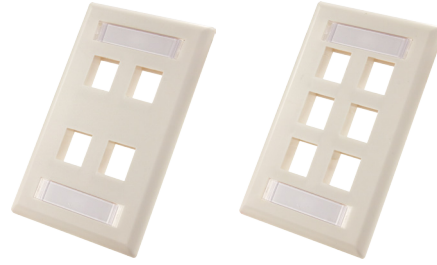

# ID Keystone Wall Plate (Fits all Vertical Cable Inserts)

**SKU: 305-Series**

## DESCRIPTION

Window ID Keystone Wall Plates  
Available in Ivory and White

## FEATURES

- Fits most keystone inserts
- (Fits all Vertical Cable Inserts)
- High-impact ABS construction
- Matching color mounting screws
- 94 V-0 Fire Retardant
- Matte finish

**SEE FULL  
TECHNICAL SPECS  
ON NEXT PAGES**