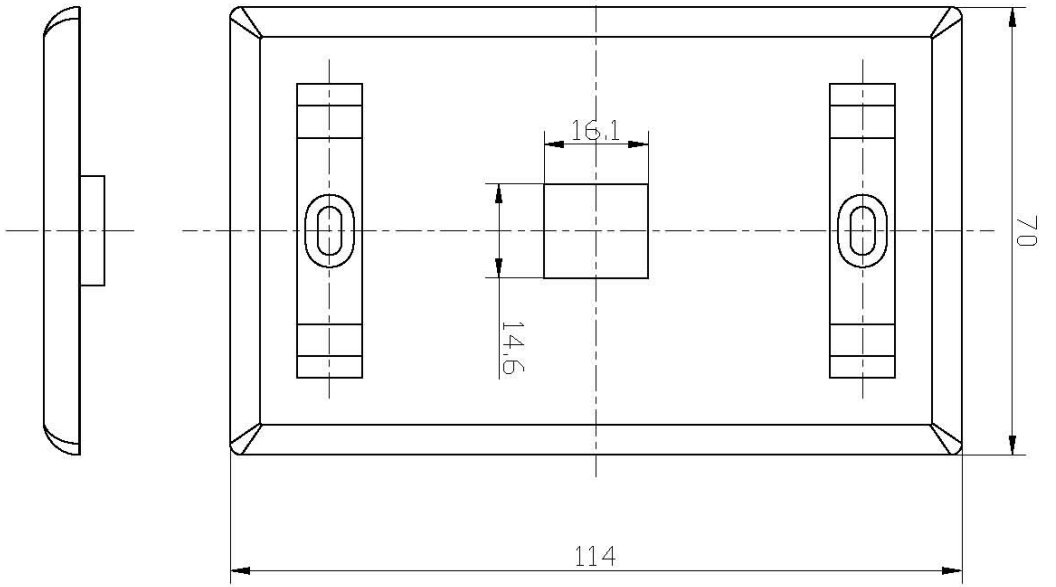

MATERIALS: ABS