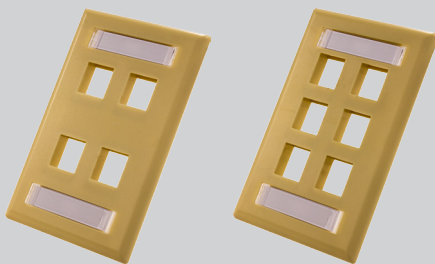

# ID Keystone Wall Plate (Fits all Vertical Cable Inserts)

**SKU: 305-Series**

## DESCRIPTION

Window ID Keystone Wall Plates  
Available in Ivory and White

## FEATURES

- Fits most keystone inserts
- (Fits all Vertical Cable Inserts)
- High-impact ABS construction
- Matching color mounting screws
- 94 V-0 Fire Retardant
- Matte finish

**SEE FULL  
TECHNICAL SPECS  
ON NEXT PAGES**