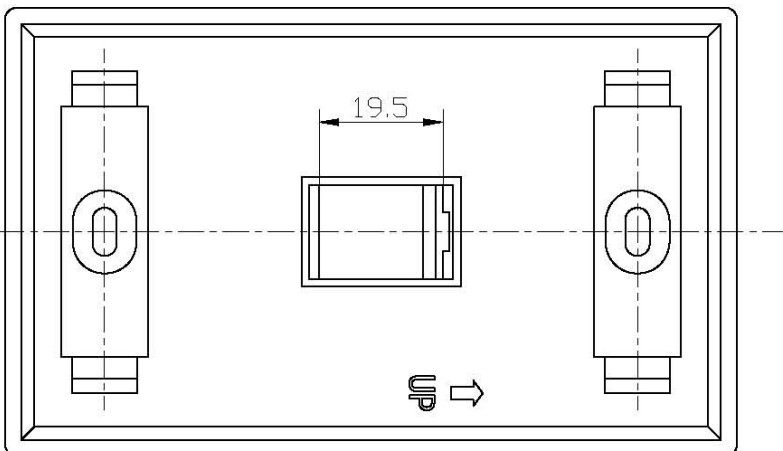

MATERIALS: ABS

cover

1 2 3 4 5 6 7

A

A