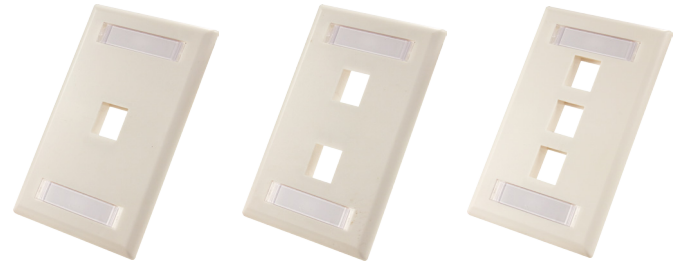

# ID Keystone Wall Plate (Fits all Vertical Cable Inserts)

**SKU: 305-Series**

## DESCRIPTION

Window ID Keystone Wall Plates  
Available in Ivory and White

## FEATURES

- Fits most keystone inserts
- (Fits all Vertical Cable Inserts)
- High-impact ABS construction
- Matching color mounting screws
- 94 V-0 Fire Retardant
- Matte finish

**SEE FULL  
TECHNICAL SPECS  
ON NEXT PAGES**