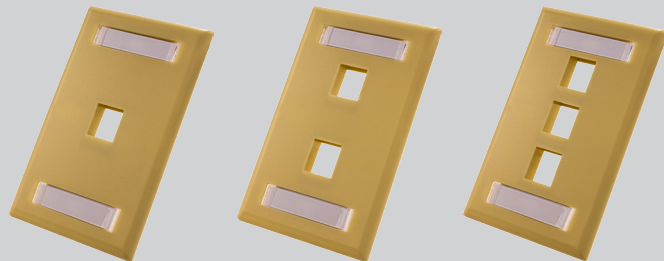

# ID Keystone Wall Plate (Fits all Vertical Cable Inserts)

**SKU: 305-Series**

## DESCRIPTION

Window ID Keystone Wall Plates  
Available in Ivory and White

## FEATURES

- Fits most keystone inserts
- (Fits all Vertical Cable Inserts)
- High-impact ABS construction
- Matching color mounting screws
- 94 V-0 Fire Retardant
- Matte finish

**SEE FULL  
TECHNICAL SPECS  
ON NEXT PAGES**