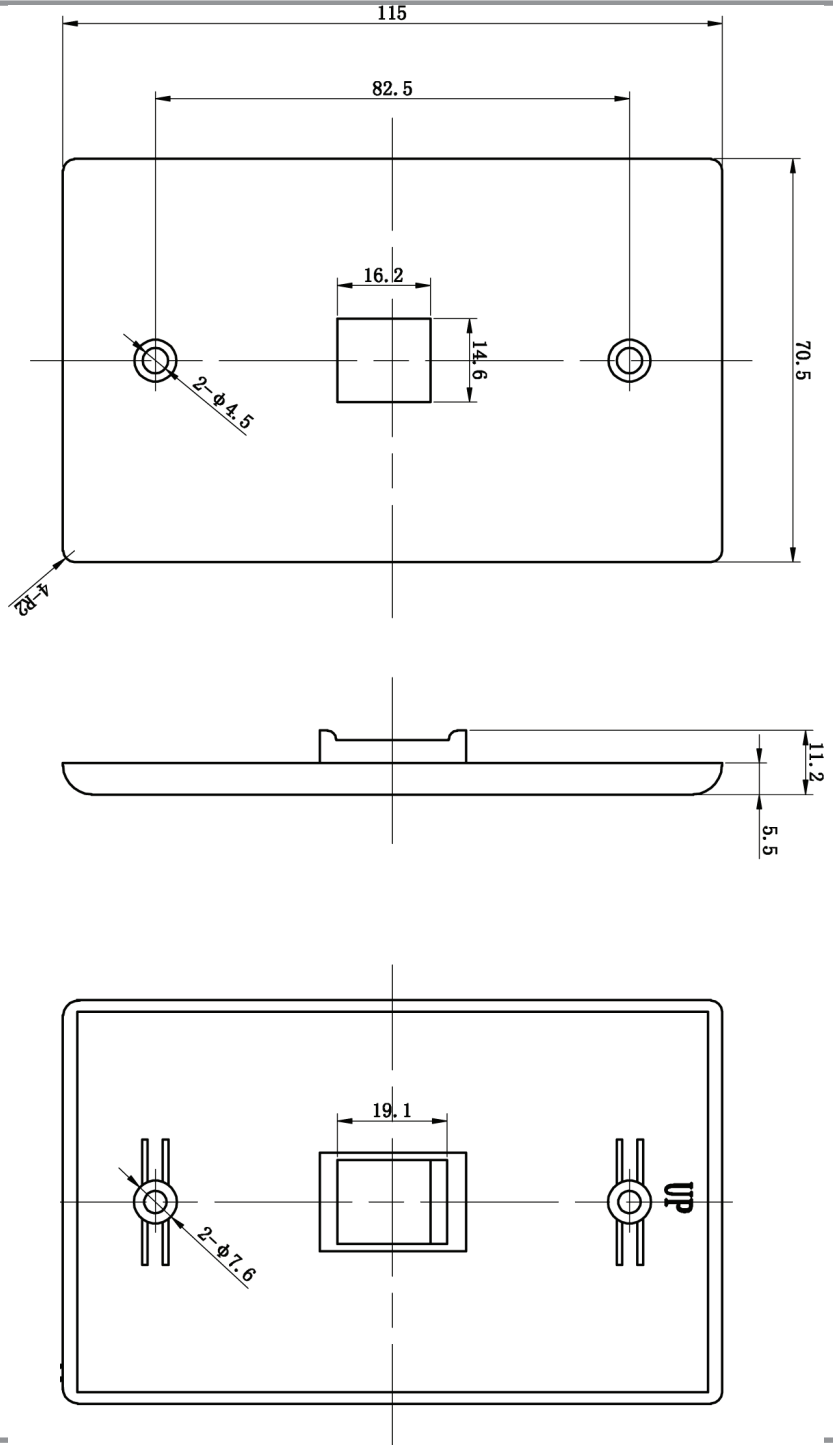

SKU: 306-Series - Retail Pack

VERTICAL CABLE

951.696.7772 California
800.749.2447 Florida
845.391.8318 New York

www.verticalcable.com

Rev. 1/2016

Specs subject to change without notice.

It is the sole responsibility of the user to have the most current specs.