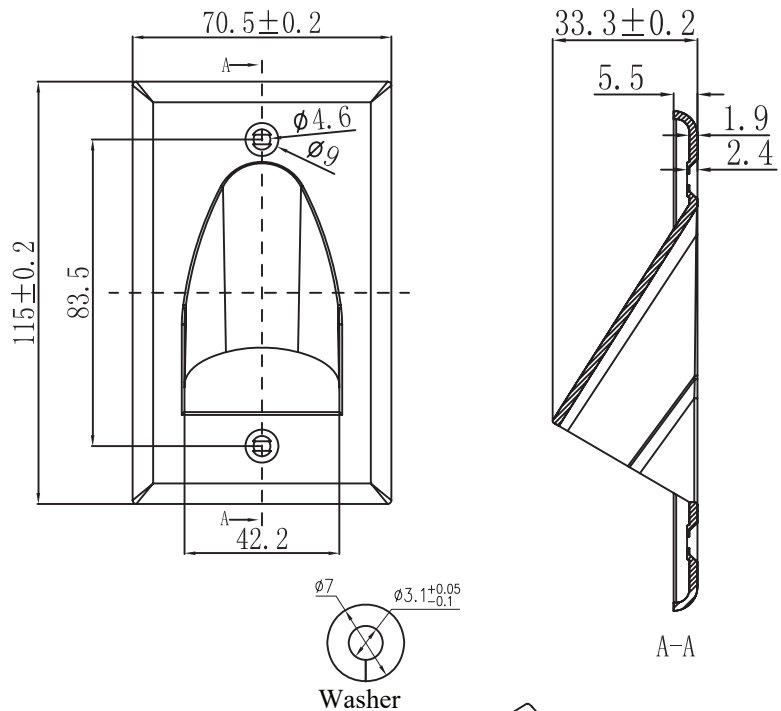

VERTICAL CABLE

951.696.7772 California
800.749.2447 Florida
845.391.8318 New York

www.verticalcable.com

Rev. 3/2016

Specs subject to change without notice.

It is the sole responsibility of the user to have the most current specs.