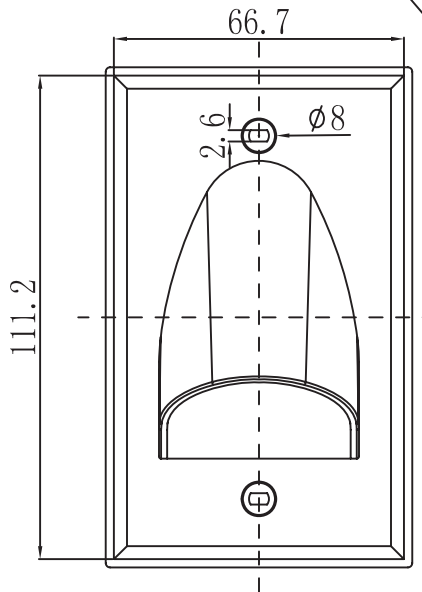

FEEDTHROUGH Wall Plate Recessed, Single Gang, White

VERTICAL CABLE

Simply Connect.

DESCRIPTION

Single Gang Feedthrough Wall Plate
RECESSED

FEATURES

- High-impact ABS construction
- Matching color mounting screws
- 94 V-0 Fire Retardant
- Allow large number of cables to be fed to a system
- Smooth Finish

Front View

Back View

SKU: 307-511R/1G/WH

VERTICAL CABLE

951.696.7772 California
800.749.2447 Florida
845.391.8318 New York

www.verticalcable.com

Rev. 3/2016

Specs subject to change without notice.