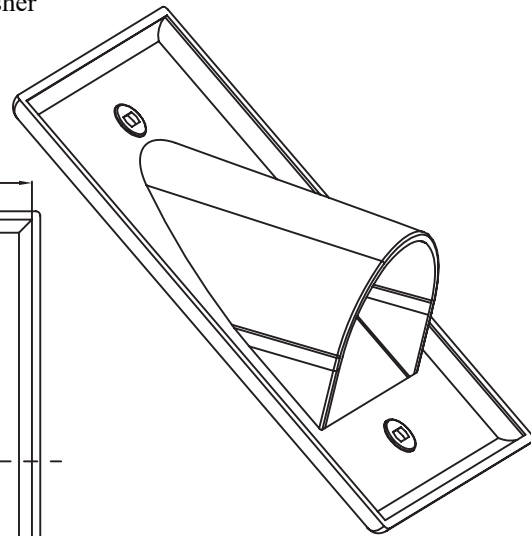

VERTICAL CABLE

951.696.7772 California
800.749.2447 Florida
845.391.8318 New York

www.verticalcable.com

Rev. 3/2016

Specs subject to change without notice.

It is the sole responsibility of the user to have the most current specs.