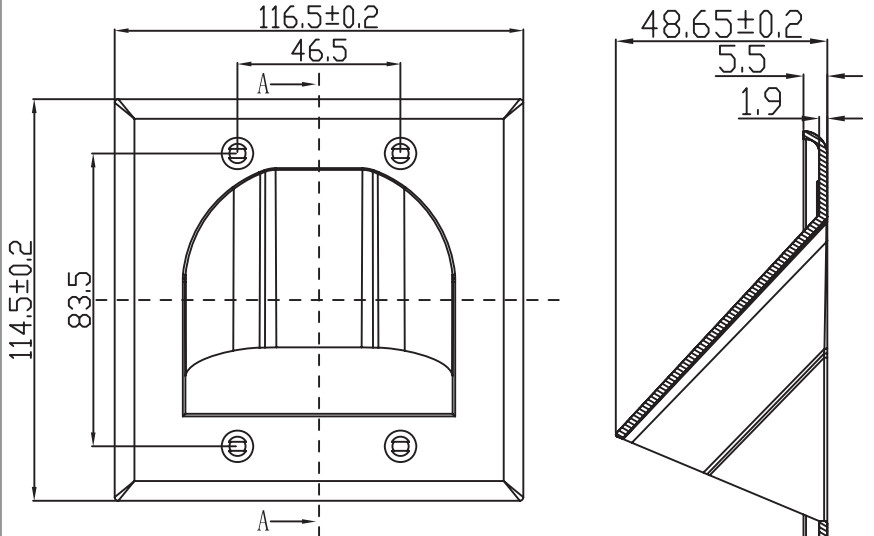

FEEDTHROUGH Wall Plate Recessed, Double Gang, White

SKU: 307-515R/2G/WH

DESCRIPTION

Double Gang Feedthrough Wall Plate
RECESSED

FEATURES

- High-impact ABS construction
- Matching color mounting screws
- 94 V-0 Fire Retardant
- Allow large number of cables to be fed to a system
- Smooth Finish