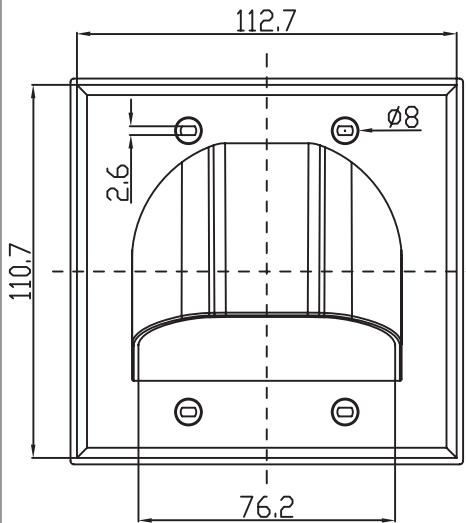

FEEDTHROUGH Wall Plate Recessed, Double Gang, White

SKU: 307-515R/2G/WH

DESCRIPTION

Double Gang Feedthrough Wall Plate
RECESSED

FEATURES

- High-impact ABS construction
- Matching color mounting screws
- 94 V-0 Fire Retardant
- Allow large number of cables to be fed to a system
- Smooth Finish