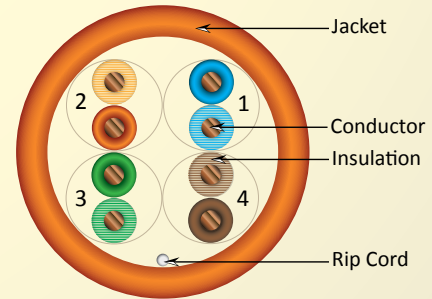

# CAT5E CMR Rated

**SKU: 054-2392OR**

Category-5E, PVC Jacket, Orange, UTP, 24AWG, 8C Solid Bare Copper, 350MHz, Riser Rated, 1000ft, Pull Box

- High-Performance Data Cable
- 350MHz Bandwidth for Data Applications
- Category-5E Unshielded Twisted Pair
- 24AWG Solid Copper Conductors
- Easily Identified Color-Striped Pairs

- Exceeds TIA/EIA-568C.2, ISO/IEC 11801
- Riser Rated PVC Jacket, CMR
- ETL Listed, RoHS Compliant
- 1,000ft Pull Box

FULL LINE OF  
CAT5E  
RISER  
CABLE  
HERE

1 download free QR app on your phone or tablet  
2 scan this code to see the full line of CAT5E Riser cable

## CATEGORY-5E 350MHz STP CMR RATED

**SKU: 057-473/S/RD**

Category-5E, PVC Jacket, Red, STP, 24AWG, 8C Solid Bare Copper, 350MHz, Riser Rated, 1000ft, Pull Box

- High-Performance Data Cable
- 350MHz Bandwidth for Data Applications, Fast Ethernet and 155Mbps TP-PMD/CDDI
- Category-5E Shielded Twisted Pair
- Easily Identified Color-Striped Pairs
- 24AWG Solid Copper Conductors
- Exceeds TIA/EIA-568C.2, ISO/IEC 11801
- Riser Rated PVC Jacket
- ETL Listed, RoHS Compliant
- 1000ft Pull Box

## CATEGORY-5E 350MHz UTP Stranded CMR RATED

**SKU: 058-481/ST/RD**

Category-5E, PVC Jacket, Red, UTP, 24AWG, 8C Stranded Bare Copper, 350MHz, Riser Rated, 1000ft, Pull Box

- High-Performance Data Cable
- 350MHz Bandwidth for Data Applications, Fast Ethernet and 155Mbps TP-PMD/CDDI
- Category-5E Unshielded Twisted Pair
- Easily Identified Color-Striped Pairs
- 24AWG Stranded Copper Conductors
- Exceeds TIA/EIA-568C.2
- ETL Listed, RoHS Compliant
- 1000ft Pull Box