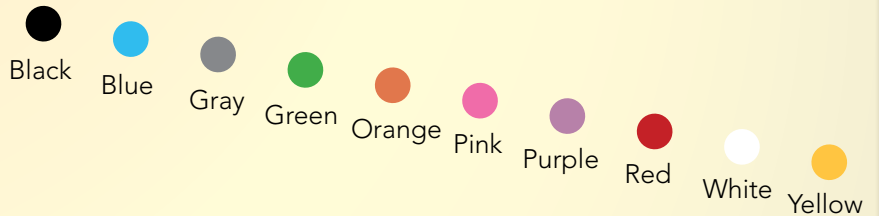

# CAT5E CMR Rated

**SKU: 054-2392OR**

Category-5E, PVC Jacket, Orange, UTP, 24AWG, 8C Solid Bare Copper, 350MHz, Riser Rated, 1000ft, Pull Box

- High-Performance Data Cable
- 350MHz Bandwidth for Data Applications
- Category-5E Unshielded Twisted Pair
- 24AWG Solid Copper Conductors
- Easily Identified Color-Striped Pairs