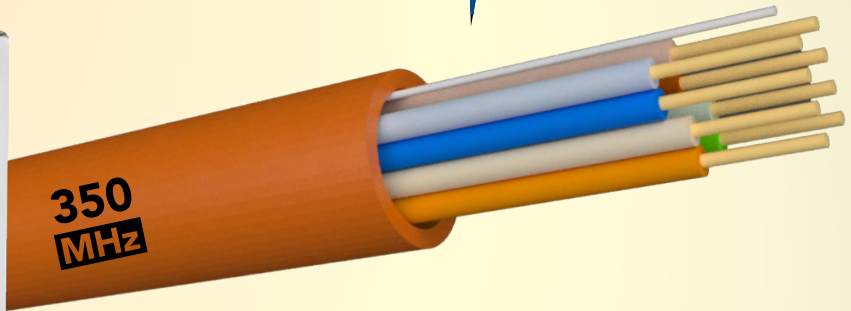

# CAT5E CMR Rated

**SKU: 054-2392OR**

Category-5E, PVC Jacket, Orange, UTP, 24AWG, 8C Solid Bare Copper, 350MHz, Riser Rated, 1000ft, Pull Box

- High-Performance Data Cable
- 350MHz Bandwidth for Data Applications
- Category-5E Unshielded Twisted Pair
- 24AWG Solid Copper Conductors
- Easily Identified Color-Striped Pairs

- Exceeds TIA/EIA-568C.2, ISO/IEC 11801
- Riser Rated PVC Jacket, CMR
- ETL Listed, RoHS Compliant
- 1,000ft Pull Box

FULL LINE OF  
CAT5E  
RISER  
CABLE  
HERE

1 download free QR app on your phone or tablet  
2 scan this code to see the full line of CAT5E Riser cable

## CATEGORY-5E 350MHz STP CMR RATED

**SKU: 057-473/S/RD**

Category-5E, PVC Jacket, Red, STP, 24AWG, 8C Solid Bare Copper, 350MHz, Riser Rated, 1000ft, Pull Box

- High-Performance Data Cable
- 350MHz Bandwidth for Data Applications, Fast Ethernet and 155Mbps TP-PMD/CDDI
- Category-5E Shielded Twisted Pair
- Easily Identified Color-Striped Pairs
- 24AWG Solid Copper Conductors
- Exceeds TIA/EIA-568C.2, ISO/IEC 11801
- Riser Rated PVC Jacket
- ETL Listed, RoHS Compliant
- 1000ft Pull Box

## CATEGORY-5E 350MHz UTP Stranded CMR RATED

**SKU: 058-481/ST/RD**

Category-5E, PVC Jacket, Red, UTP, 24AWG, 8C Stranded Bare Copper, 350MHz, Riser Rated, 1000ft, Pull Box

- High-Performance Data Cable
- 350MHz Bandwidth for Data Applications, Fast Ethernet and 155Mbps TP-PMD/CDDI
- Category-5E Unshielded Twisted Pair
- Easily Identified Color-Striped Pairs
- 24AWG Stranded Copper Conductors
- Exceeds TIA/EIA-568C.2
- ETL Listed, RoHS Compliant
- 1000ft Pull Box