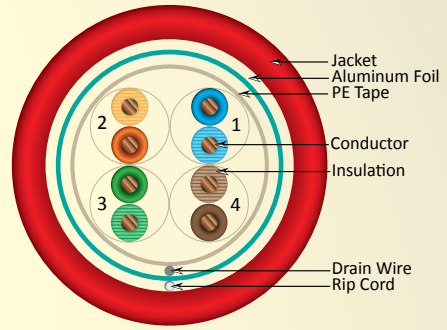

# CAT5E CMR Rated

**SKU: 054-2392OR**

Category-5E, PVC Jacket, Orange, UTP, 24AWG, 8C Solid Bare Copper, 350MHz, Riser Rated, 1000ft, Pull Box

- High-Performance Data Cable
- 350MHz Bandwidth for Data Applications
- Category-5E Unshielded Twisted Pair
- 24AWG Solid Copper Conductors
- Easily Identified Color-Striped Pairs

- Exceeds TIA/EIA-568C.2, ISO/IEC 11801
- Riser Rated PVC Jacket, CMR
- ETL Listed, RoHS Compliant
- 1,000ft Pull Box

FULL LINE OF  
CAT5E  
RISER  
CABLE  
HERE

1 download free QR app on your phone or tablet  
2 scan this code to see the full line of CAT5E Riser cable

## CATEGORY-5E 350MHz STP CMR RATED

**SKU: 057-473/S/RD**

Category-5E, PVC Jacket, Red, STP, 24AWG, 8C Solid Bare Copper, 350MHz, Riser Rated, 1000ft, Pull Box

- High-Performance Data Cable
- 350MHz Bandwidth for Data Applications, Fast Ethernet and 155Mbps TP-PMD/CDDI
- Category-5E Shielded Twisted Pair
- Easily Identified Color-Striped Pairs
- 24AWG Solid Copper Conductors
- Exceeds TIA/EIA-568C.2, ISO/IEC 11801
- Riser Rated PVC Jacket
- ETL Listed, RoHS Compliant
- 1000ft Pull Box

## CATEGORY-5E 350MHz UTP Stranded CMR RATED

**SKU: 058-481/ST/RD**

Category-5E, PVC Jacket, Red, UTP, 24AWG, 8C Stranded Bare Copper, 350MHz, Riser Rated, 1000ft, Pull Box

- High-Performance Data Cable
- 350MHz Bandwidth for Data Applications, Fast Ethernet and 155Mbps TP-PMD/CDDI
- Category-5E Unshielded Twisted Pair
- Easily Identified Color-Striped Pairs
- 24AWG Stranded Copper Conductors
- Exceeds TIA/EIA-568C.2
- ETL Listed, RoHS Compliant
- 1000ft Pull Box