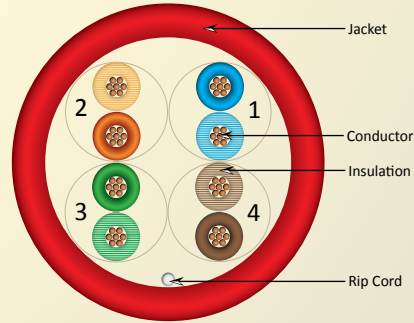

## CATEGORY-5E 350MHz STP CMR RATED

**SKU: 057-473/S/RD**

Category-5E, PVC Jacket, Red, STP, 24AWG, 8C Solid Bare Copper, 350MHz, Riser Rated, 1000ft, Pull Box

- High-Performance Data Cable
- 350MHz Bandwidth for Data Applications, Fast Ethernet and 155Mbps TP-PMD/CDDI
- Category-5E Shielded Twisted Pair
- Easily Identified Color-Striped Pairs
- 24AWG Solid Copper Conductors
- Exceeds TIA/EIA-568C.2, ISO/IEC 11801
- Riser Rated PVC Jacket
- ETL Listed, RoHS Compliant
- 1000ft Pull Box

## CATEGORY-5E 350MHz UTP Stranded CMR RATED

**SKU: 058-481/ST/RD**

Category-5E, PVC Jacket, Red, UTP, 24AWG, 8C Stranded Bare Copper, 350MHz, Riser Rated, 1000ft, Pull Box

- High-Performance Data Cable
- 350MHz Bandwidth for Data Applications, Fast Ethernet and 155Mbps TP-PMD/CDDI
- Category-5E Unshielded Twisted Pair
- Easily Identified Color-Striped Pairs
- 24AWG Stranded Copper Conductors
- Exceeds TIA/EIA-568C.2
- ETL Listed, RoHS Compliant
- 1000ft Pull Box