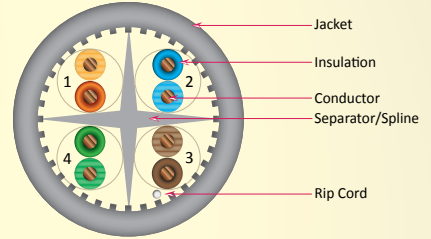

# CAT6A CMR & CMP

Vertical Cable ▶ CAT6A Series

www.verticalcable.com

## CATEGORY-6A UTP CMR RATED

SKU: 064-688/A/GY

CAT6A, CMR Rated, Gray, UTP, 23AWG, 4 Pair, Solid Bare Copper, 10GS, 1000ft Spool, ETL Listed, RoHS Compliant

- Black
- Blue
- Gray
- Red
- White
- Yellow

## CATEGORY-6A STP CMR RATED

SKU: 064-701/A/S/BL

CAT6A, CMR Rated, Blue, STP, 23AWG, 4 Pair, Solid Bare Copper, 10GS, 1000ft Spool, ETL Listed, RoHS Compliant

- Black
- Blue
- Green
- Gray
- Red
- White
- Yellow

## CATEGORY-6A UTP CMP RATED

SKU: 065-488/A/P/WH

CAT6A, CMP Rated, White, UTP, 23AWG, 4 Pair, Solid Bare Copper, 10GS, 1000ft Spool, ETL Listed, RoHS Compliant

- Blue
- White