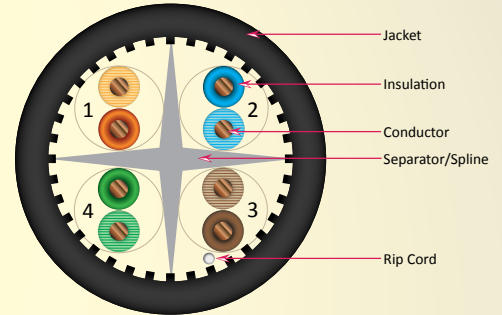

## CATEGORY-6A UTP CMR RATED

SKU: 064-688/A/GY

CAT6A, CMR Rated, Gray, UTP, 23AWG, 4 Pair, Solid Bare Copper, 10GS, 1000ft Spool, ETL Listed, RoHS Compliant

- Black
- Blue
- Gray
- Red
- White
- Yellow

## CATEGORY-6A STP CMR RATED

SKU: 064-701/A/S/BL

CAT6A, CMR Rated, Blue, STP, 23AWG, 4 Pair, Solid Bare Copper, 10GS, 1000ft Spool, ETL Listed, RoHS Compliant

- Black
- Blue
- Green
- Gray
- Red
- White
- Yellow

## CATEGORY-6A UTP CMP RATED

SKU: 065-488/A/P/WH

CAT6A, CMP Rated, White, UTP, 23AWG, 4 Pair, Solid Bare Copper, 10GS, 1000ft Spool, ETL Listed, RoHS Compliant

- Blue
- White

## CATEGORY-6A CMX

**SKU: 069-564/A/CMX**

CAT6A, CMX, UTP, Outdoor Rated Cable, 23AWG, 4 Pair, Solid-Bare Copper, 10GS, ETL Listed, RoHS Compliant, 1000ft Wooden Spool, Black

- High-Performance Category-6A Data Cable
- CMX Outdoor Rated
- 10Gigabit Ethernet
- Category-6A Unshielded Twisted Pair
- Easily Identified Color-Striped Pairs
- 23AWG Solid Copper Conductors
- Exceeds TIA/EIA-568C.2
- Outdoor UV Rated Jacket
- ETL Listed, RoHS Compliant
- 1000ft Wooden Spool