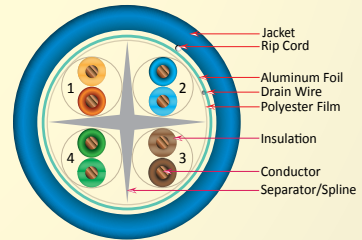

## CATEGORY-6A UTP CMR RATED

SKU: 064-688/A/GY

CAT6A, CMR Rated, Gray, UTP, 23AWG, 4 Pair, Solid Bare Copper, 10GS, 1000ft Spool, ETL Listed, RoHS Compliant

- Black
- Blue
- Gray
- Red
- White
- Yellow

## CATEGORY-6A STP CMR RATED

SKU: 064-701/A/S/BL

CAT6A, CMR Rated, Blue, STP, 23AWG, 4 Pair, Solid Bare Copper, 10GS, 1000ft Spool, ETL Listed, RoHS Compliant

- Black
- Blue
- Green
- Gray
- Red
- White
- Yellow

## CATEGORY-6A UTP CMP RATED

SKU: 065-488/A/P/WH

CAT6A, CMP Rated, White, UTP, 23AWG, 4 Pair, Solid Bare Copper, 10GS, 1000ft Spool, ETL Listed, RoHS Compliant

- Blue
- White

## CATEGORY-6A CMX

**SKU: 069-564/A/CMX**

CAT6A, CMX, UTP, Outdoor Rated Cable, 23AWG, 4 Pair, Solid-Bare Copper, 10GS, ETL Listed, RoHS Compliant, 1000ft Wooden Spool, Black

- High-Performance Category-6A Data Cable
- CMX Outdoor Rated
- 10Gigabit Ethernet
- Category-6A Unshielded Twisted Pair
- Easily Identified Color-Striped Pairs
- 23AWG Solid Copper Conductors
- Exceeds TIA/EIA-568C.2
- Outdoor UV Rated Jacket
- ETL Listed, RoHS Compliant
- 1000ft Wooden Spool