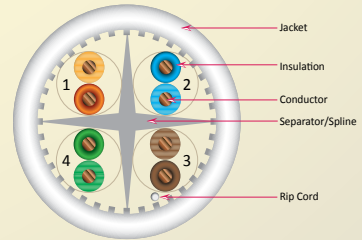

## CATEGORY-6A UTP CMR RATED

SKU: 064-688/A/GY

CAT6A, CMR Rated, Gray, UTP, 23AWG, 4 Pair, Solid Bare Copper, 10GS, 1000ft Spool, ETL Listed, RoHS Compliant

- Black
- Blue
- Gray
- Red
- White
- Yellow

## CATEGORY-6A STP CMR RATED

SKU: 064-701/A/S/BL

CAT6A, CMR Rated, Blue, STP, 23AWG, 4 Pair, Solid Bare Copper, 10GS, 1000ft Spool, ETL Listed, RoHS Compliant

- Black
- Blue
- Green
- Gray
- Red
- White
- Yellow

## CATEGORY-6A UTP CMP RATED

SKU: 065-488/A/P/WH

CAT6A, CMP Rated, White, UTP, 23AWG, 4 Pair, Solid Bare Copper, 10GS, 1000ft Spool, ETL Listed, RoHS Compliant

- Blue
- White

## CATEGORY-6A CMX

**SKU: 069-564/A/CMX**

CAT6A, CMX, UTP, Outdoor Rated Cable, 23AWG, 4 Pair, Solid-Bare Copper, 10GS, ETL Listed, RoHS Compliant, 1000ft Wooden Spool, Black

- High-Performance Category-6A Data Cable
- CMX Outdoor Rated
- 10Gigabit Ethernet
- Category-6A Unshielded Twisted Pair
- Easily Identified Color-Striped Pairs
- 23AWG Solid Copper Conductors
- Exceeds TIA/EIA-568C.2
- Outdoor UV Rated Jacket
- ETL Listed, RoHS Compliant
- 1000ft Wooden Spool