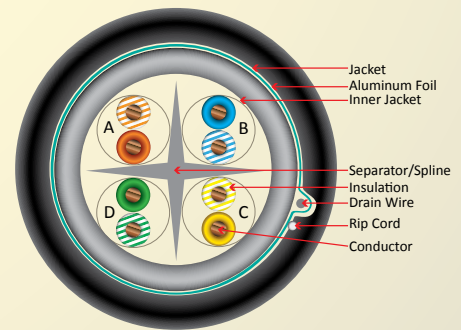

## CATEGORY-6A CMX

**SKU: 069-564/A/CMX**

CAT6A, CMX, UTP, Outdoor Rated Cable, 23AWG, 4 Pair, Solid-Bare Copper, 10GS, ETL Listed, RoHS Compliant, 1000ft Wooden Spool, Black

- High-Performance Category-6A Data Cable
- CMX Outdoor Rated
- 10Gigabit Ethernet
- Category-6A Unshielded Twisted Pair
- Easily Identified Color-Striped Pairs
- 23AWG Solid Copper Conductors
- Exceeds TIA/EIA-568C.2
- Outdoor UV Rated Jacket
- ETL Listed, RoHS Compliant
- 1000ft Wooden Spool

## COMING SOON: CATEGORY-6A STP CMXT

**SKU: 069-565/A/CMXT**

CAT6A, CMXT, STP, Outdoor Rated Cable, 23AWG, 4 Pair, Solid-Bare Copper, 10GS, ETL Listed, UL Listed, RoHS Compliant, 1000ft Wooden Spool, Black