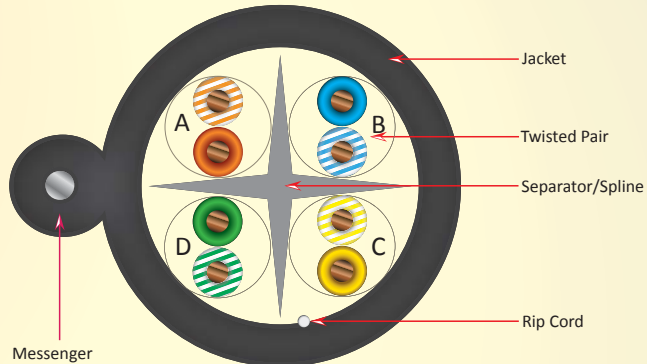

CAT6 Outdoor

CMX

CAT6, UV Rated Jacket, CMX, 23AWG, 4 Pair, Solid Bare Copper, 1000ft Wooden Spool, ETL Listed, RoHS Compliant

CMXF

CAT6, Direct Burial, CMXF, Flooded Core, 23AWG, 4 Pair, Solid Bare Copper, 1000ft Wooden Spool, ETL Listed, RoHS Compliant

CMXT

CAT6, Shielded, Direct Burial, w/ Waterproof Tape, CMXT, 23AWG, 4 Pair, Solid Bare Copper, 1000ft Wooden Spool, ETL Listed, RoHS Compliant

Vertical Cable ▶ CAT6 Outdoor Series www.verticalcable.com

CMX AERIAL WITH MESSENGER

CAT6, UTP, Aerial, Outdoor Rated Cable, w/ Messenger, 23AWG, 4 Pair, Solid-Bare Copper, 1000ft Wooden Spool, ETL Listed, RoHS Compliant

CMX AERIAL SHIELDED WITH MESSENGER

CAT6, Shielded, Aerial, Outdoor Rated Cable, w/ Messenger, 23AWG, 4 Pair, Solid-Bare Copper, 1000ft Wooden Spool, ETL Listed, RoHS Compliant