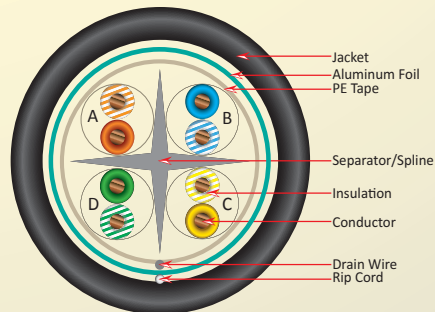

CAT6 Outdoor

CMX

CAT6, UV Rated Jacket, CMX, 23AWG, 4 Pair, Solid Bare Copper, 1000ft Wooden Spool, ETL Listed, RoHS Compliant

CMXF

CAT6, Direct Burial, CMXF, Flooded Core, 23AWG, 4 Pair, Solid Bare Copper, 1000ft Wooden Spool, ETL Listed, RoHS Compliant

CMXT

CAT6, Shielded, Direct Burial, w/ Waterproof Tape, CMXT, 23AWG, 4 Pair, Solid Bare Copper, 1000ft Wooden Spool, ETL Listed, RoHS Compliant

Vertical Cable ▶ CAT6 Outdoor Series www.verticalcable.com

CMX AERIAL WITH MESSENGER

CAT6, UTP, Aerial, Outdoor Rated Cable, w/ Messenger, 23AWG, 4 Pair, Solid-Bare Copper, 1000ft Wooden Spool, ETL Listed, RoHS Compliant

CMX AERIAL SHIELDED WITH MESSENGER

CAT6, Shielded, Aerial, Outdoor Rated Cable, w/ Messenger, 23AWG, 4 Pair, Solid-Bare Copper, 1000ft Wooden Spool, ETL Listed, RoHS Compliant