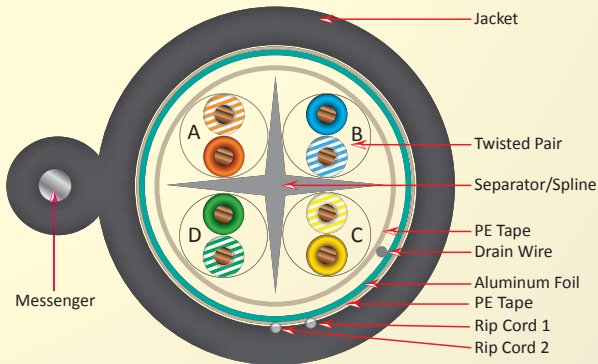

CAT6 Outdoor

CMX

CAT6, UV Rated Jacket, CMX, 23AWG, 4 Pair, Solid Bare Copper, 1000ft Wooden Spool, ETL Listed, RoHS Compliant

CMXF

CAT6, Direct Burial, CMXF, Flooded Core, 23AWG, 4 Pair, Solid Bare Copper, 1000ft Wooden Spool, ETL Listed, RoHS Compliant

CMXT

CAT6, Shielded, Direct Burial, w/ Waterproof Tape, CMXT, 23AWG, 4 Pair, Solid Bare Copper, 1000ft Wooden Spool, ETL Listed, RoHS Compliant

Vertical Cable ▶ CAT6 Outdoor Series www.verticalcable.com

CMX AERIAL WITH MESSENGER

CAT6, UTP, Aerial, Outdoor Rated Cable, w/ Messenger, 23AWG, 4 Pair, Solid-Bare Copper, 1000ft Wooden Spool, ETL Listed, RoHS Compliant

CMX AERIAL SHIELDED WITH MESSENGER

CAT6, Shielded, Aerial, Outdoor Rated Cable, w/ Messenger, 23AWG, 4 Pair, Solid-Bare Copper, 1000ft Wooden Spool, ETL Listed, RoHS Compliant