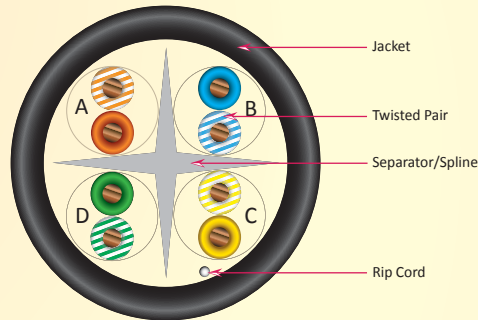

CAT6 Outdoor

CMX

CAT6, UV Rated Jacket, CMX, 23AWG, 4 Pair, Solid Bare Copper, 1000ft Wooden Spool, ETL Listed, RoHS Compliant

CMXF

CAT6, Direct Burial, CMXF, Flooded Core, 23AWG, 4 Pair, Solid Bare Copper, 1000ft Wooden Spool, ETL Listed, RoHS Compliant

CMXT

CAT6, Shielded, Direct Burial, w/ Waterproof Tape, CMXT, 23AWG, 4 Pair, Solid Bare Copper, 1000ft Wooden Spool, ETL Listed, RoHS Compliant

Vertical Cable ▶ CAT6 Outdoor Series www.verticalcable.com

CMX AERIAL WITH MESSENGER

CAT6, UTP, Aerial, Outdoor Rated Cable, w/ Messenger, 23AWG, 4 Pair, Solid-Bare Copper, 1000ft Wooden Spool, ETL Listed, RoHS Compliant

CMX AERIAL SHIELDED WITH MESSENGER

CAT6, Shielded, Aerial, Outdoor Rated Cable, w/ Messenger, 23AWG, 4 Pair, Solid-Bare Copper, 1000ft Wooden Spool, ETL Listed, RoHS Compliant