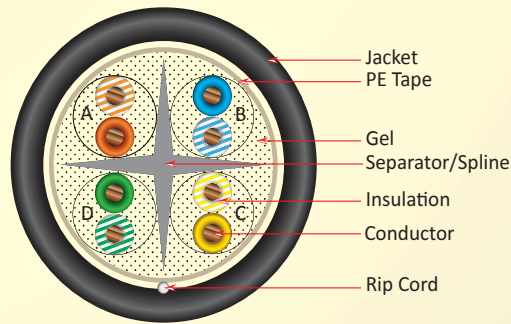

CAT6 Outdoor

CMX

CAT6, UV Rated Jacket, CMX, 23AWG, 4 Pair, Solid Bare Copper, 1000ft Wooden Spool, ETL Listed, RoHS Compliant

CMXF

CAT6, Direct Burial, CMXF, Flooded Core, 23AWG, 4 Pair, Solid Bare Copper, 1000ft Wooden Spool, ETL Listed, RoHS Compliant

CMXT

CAT6, Shielded, Direct Burial, w/ Waterproof Tape, CMXT, 23AWG, 4 Pair, Solid Bare Copper, 1000ft Wooden Spool, ETL Listed, RoHS Compliant

Vertical Cable ▶ CAT6 Outdoor Series www.verticalcable.com

CMX AERIAL WITH MESSENGER

CAT6, UTP, Aerial, Outdoor Rated Cable, w/ Messenger, 23AWG, 4 Pair, Solid-Bare Copper, 1000ft Wooden Spool, ETL Listed, RoHS Compliant

CMX AERIAL SHIELDED WITH MESSENGER

CAT6, Shielded, Aerial, Outdoor Rated Cable, w/ Messenger, 23AWG, 4 Pair, Solid-Bare Copper, 1000ft Wooden Spool, ETL Listed, RoHS Compliant