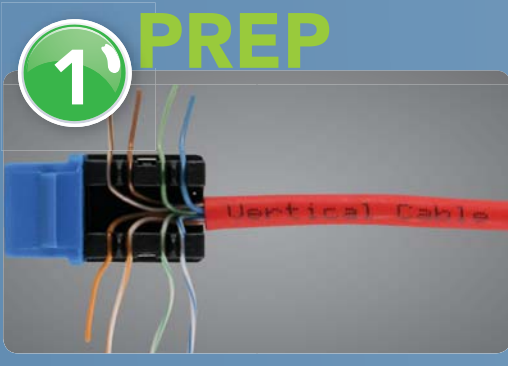

vertical cable

NEW I-PUNCH TOOL

NO JACK SEAT
REPLACEMENT
BLADE
NECESSARY

WATCH
I-PUNCH VIDEO
CLICK HERE
SEE HOW
IT WORKS

WORKS WITH ALL
VERTICAL CABLE
KEYSTONE JACKS

White

Green

Red