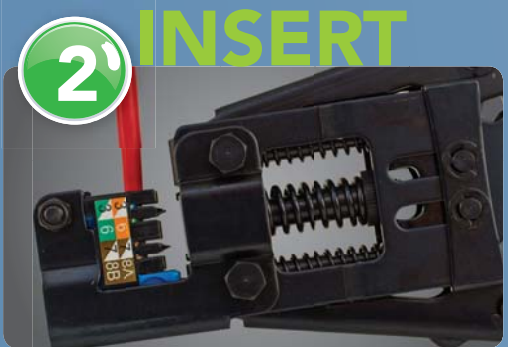

vertical cable

NEW I-PUNCH TOOL

NO JACK SEAT
REPLACEMENT
BLADE
NECESSARY

WATCH
I-PUNCH VIDEO
CLICK HERE
SEE HOW
IT WORKS

WORKS WITH ALL
VERTICAL CABLE
KEYSTONE JACKS

White

Green

Red