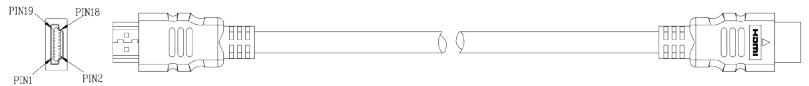

SKU: 242-038/25FT

Technical Data

Connector	19 Pin Male, Gold Plated (Solder Type)
Pins	Gold Plated

Jacket Construction

Material	PVC
AWG	28
Diameter	7.30±0.25mm
Color	Black
Length	25ft
RoHS Compliant	Yes

Electrical Test

1. 100% Test (open short, miss wire)
2. Contact Resistance: 3 Ohm/M
3. Insulation Resistance: DC300V 10M Ohm
4. Dielectric Strength: DC-500V/min

Marking on Jacket

High Speed HDMI® Cable with Ethernet E358133 (UL) TYPE CL3
28AWG-----AWM 20276 80°C 30V VW-1