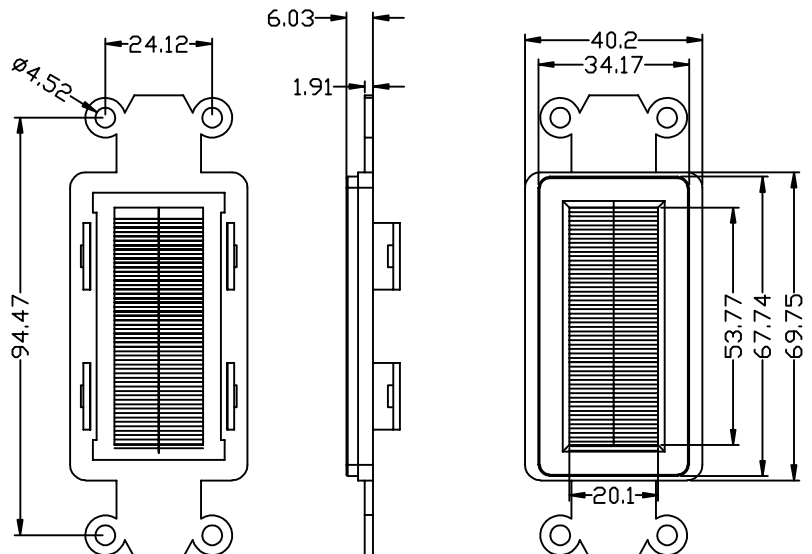

VERTICAL CABLE

951.696.7772 California
800.749.2447 Florida
845.391.8318 New York

www.verticalcable.com

Rev. 11/2017

Specs subject to change without notice.

It is the sole responsibility of the user to have the most current specs.