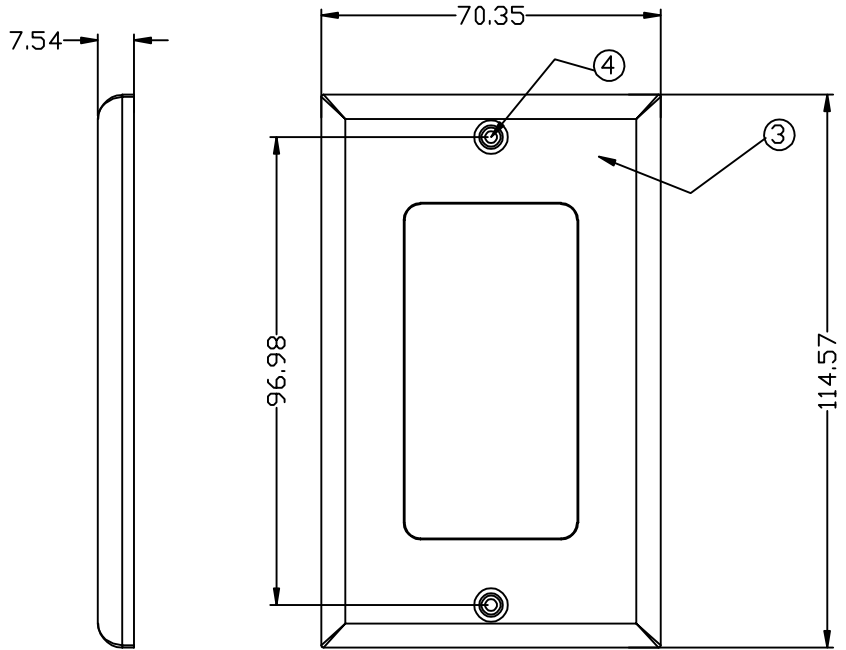

VERTICAL CABLE

951.696.7772 California
800.749.2447 Florida
845.391.8318 New York

www.verticalcable.com

Rev. 11/2017

Specs subject to change without notice.

It is the sole responsibility of the user to have the most current specs.