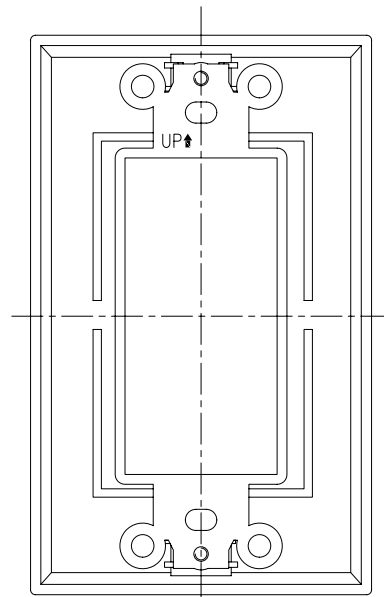

FEATURES

- Compatible with standard keystone inserts
- High-impact ABS construction
- Smooth finish - 94 V-0 Fire Retardant
- Single Gang - Decora Style
- Matching color mounting screws