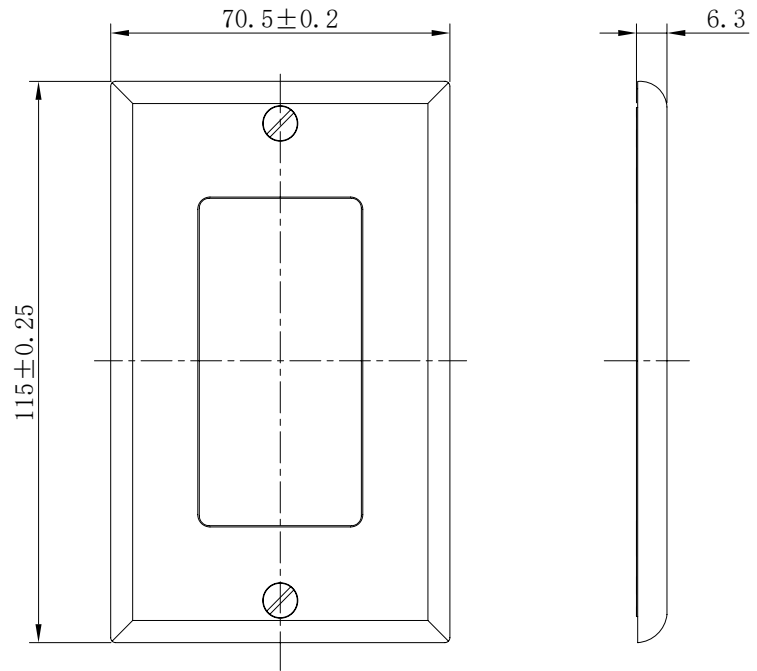

FEATURES

- Compatible with standard keystone inserts
- High-impact ABS construction
- Smooth finish - 94 V-0 Fire Retardant
- Single Gang - Decora Style
- Matching color mounting screws