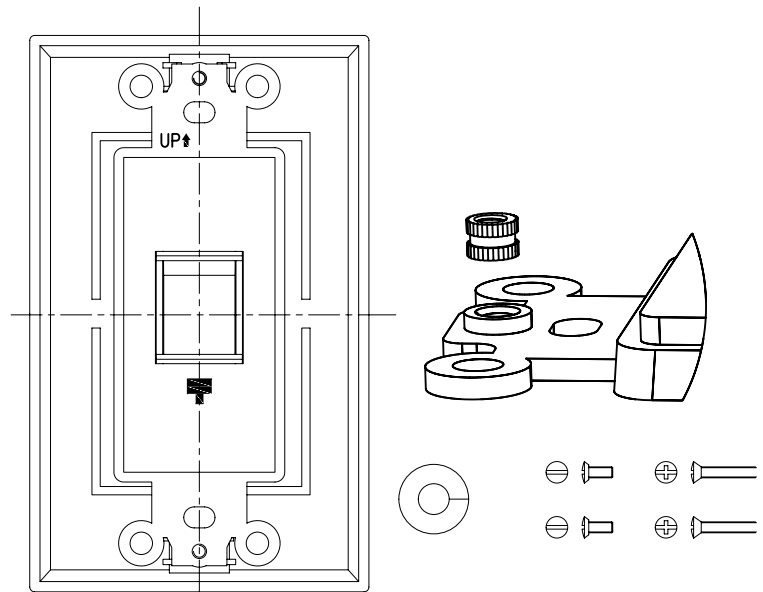

Keystone Wall Plate

1 Port, Decora Style

SKU: 307-607D/1P/WH

DESCRIPTION

1 Port Standard Keystone Wall Plate.
Decora Style, White.

FEATURES

- Compatible with standard keystone inserts
- High-impact ABS construction
- Smooth finish - 94 V-0 Fire Retardant
- Single Gang - Decora Style
- Matching color mounting screws