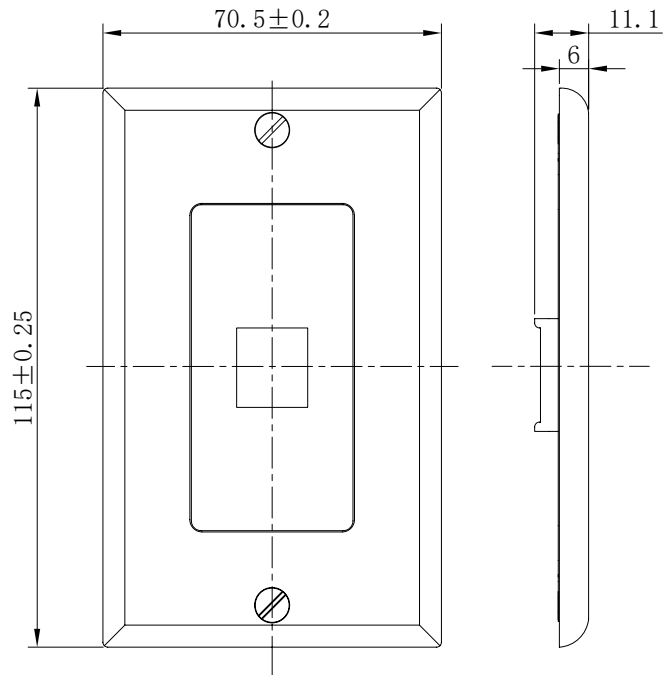

Keystone Wall Plate

1 Port, Decora Style

SKU: 307-607D/1P/WH

DESCRIPTION

1 Port Standard Keystone Wall Plate.
Decora Style, White.

FEATURES

- Compatible with standard keystone inserts
- High-impact ABS construction
- Smooth finish - 94 V-0 Fire Retardant
- Single Gang - Decora Style
- Matching color mounting screws