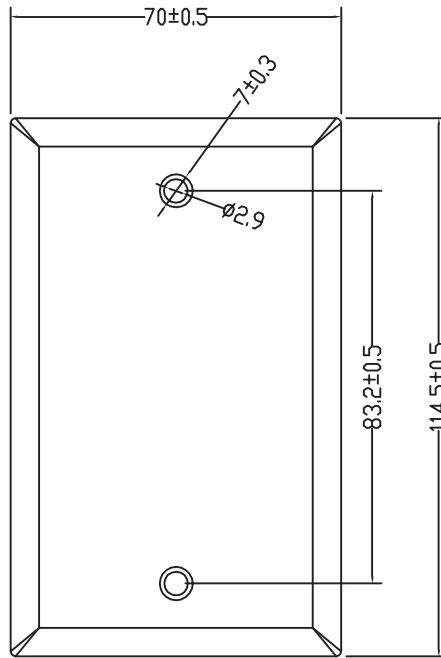

Wall Plate

0 Port, Stainless Steel

SKU: 304-J2651/0P/S

DESCRIPTION

Single Gang Stainless Steel Wall Plate, 0 Port

FEATURES

- Standard size, Single Gang
- Stainless steel finish with matching screws
- Rounded edges resist dust accumulation
- High-impact ABS construction base