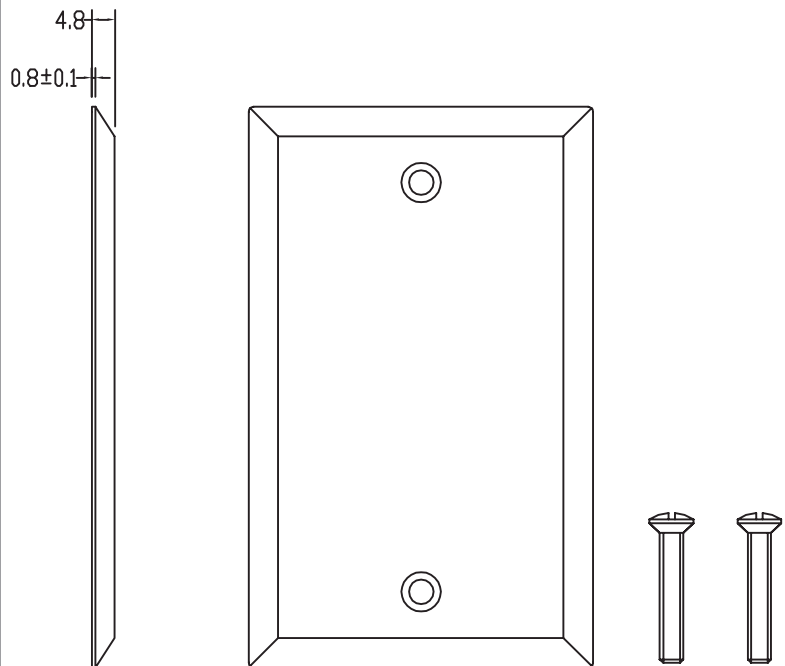

Wall Plate

0 Port, Stainless Steel

SKU: 304-J2651/0P/S

DESCRIPTION

Single Gang Stainless Steel Wall Plate, 0 Port

FEATURES

- Standard size, Single Gang
- Stainless steel finish with matching screws
- Rounded edges resist dust accumulation
- High-impact ABS construction base