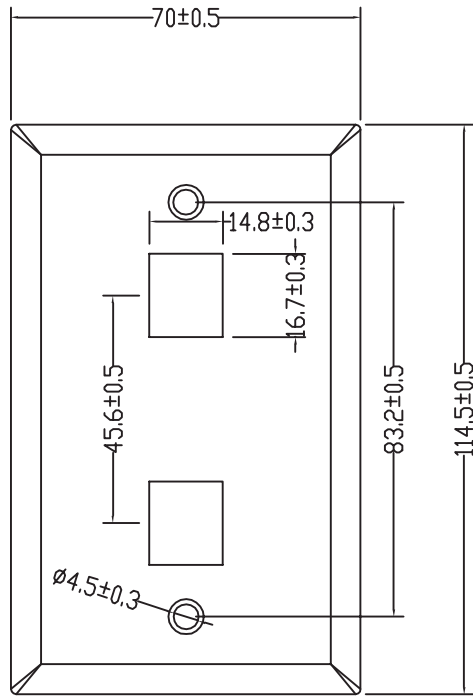

VERTICAL CABLE

951.696.7772 California
800.749.2447 Florida
845.391.8318 New York

www.verticalcable.com

Rev. 12/2017

Specs subject to change without notice.

It is the sole responsibility of the user to have the most current specs.