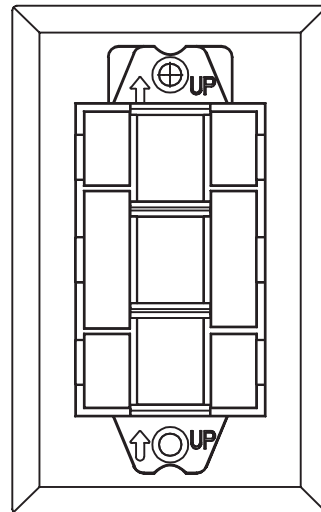

VERTICAL CABLE

951.696.7772 California
800.749.2447 Florida
845.391.8318 New York

www.verticalcable.com

Rev. 12/2017

Specs subject to change without notice.

It is the sole responsibility of the user to have the most current specs.