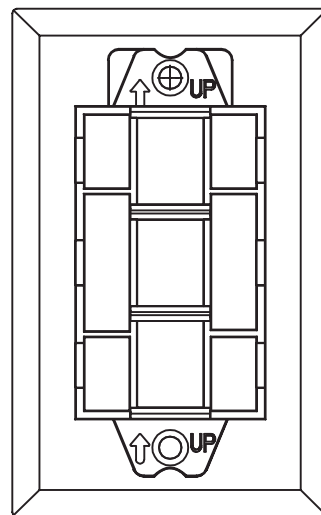

Wall Plate

3 Port, Stainless Steel

SKU: 304-J2654/3P/S

DESCRIPTION

Single Gang Stainless Steel Wall Plate, 3 Port

FEATURES

- Standard size, Single Gang
- Stainless steel finish with matching screws
- Rounded edges resist dust accumulation
- High-impact ABS construction base