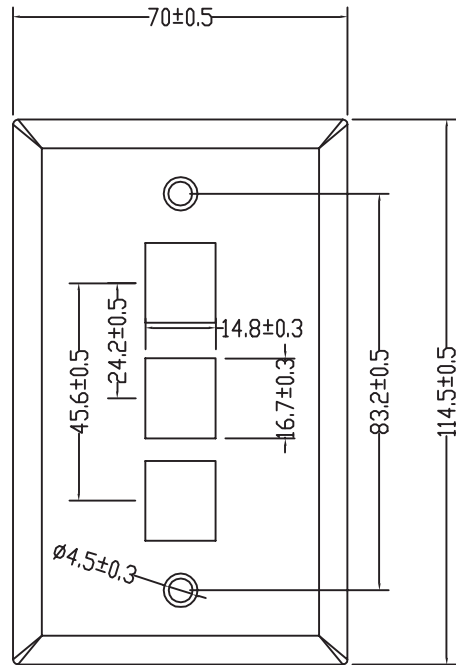

Wall Plate

3 Port, Stainless Steel

SKU: 304-J2654/3P/S

DESCRIPTION

Single Gang Stainless Steel Wall Plate, 3 Port

FEATURES

- Standard size, Single Gang
- Stainless steel finish with matching screws
- Rounded edges resist dust accumulation
- High-impact ABS construction base