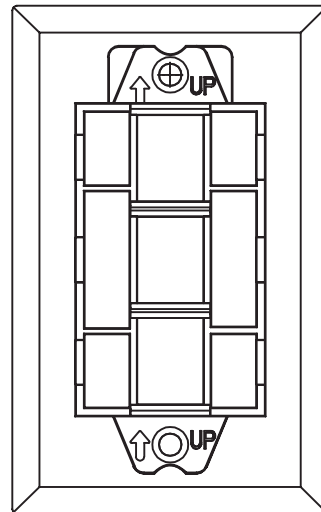

Wall Plate

4 Port, Stainless Steel

SKU: 304-J2655/4P/S

DESCRIPTION

Single Gang Stainless Steel Wall Plate, 4 Port

FEATURES

- Standard size, Single Gang
- Stainless steel finish with matching screws
- Rounded edges resist dust accumulation
- High-impact ABS construction base