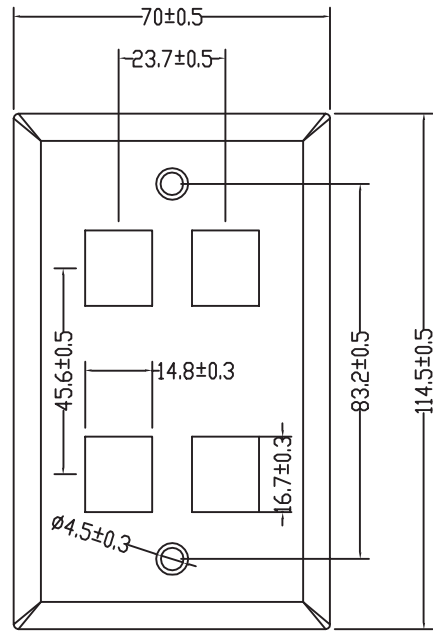

Wall Plate

4 Port, Stainless Steel

SKU: 304-J2655/4P/S

DESCRIPTION

Single Gang Stainless Steel Wall Plate, 4 Port

FEATURES

- Standard size, Single Gang
- Stainless steel finish with matching screws
- Rounded edges resist dust accumulation
- High-impact ABS construction base